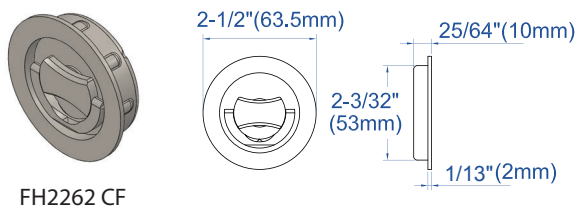

**BD4000 Privacy Lock
for Sliding Barn Door**

Escutcheons & Thumbturns

BD4000 Privacy Lock Concealed Trim

Concealed Trim

- No visible screws or fasteners
- Two beautiful contemporary designs
- Six designer finishes and four ceramic finishes
- Smooth Stainless Steel thumbturn, flush against wall
- Minimalist emergency release

FH22CF

FH23CF

Thick Door Kit for Doors 2" and up

2" (51.8mm)~
3" (76.2mm)

- Available for doors up to 3" thick
- Includes extended screw and extended release
- For thicker doors, please contact an INOX sales representative

Optional Face Plate

- Available in Satin Nickel, Satin Bronze, and Black
- Protects wall from possible damage
- INOX Laser Art designs available
- Order **BD-FPC**

Spacer Ring

- Lock Bolt has 1" projection and allows up to 1/2" door to wall gap
- Two extra spacer rings included will accommodate up to 3/4" gap between barn door and wall