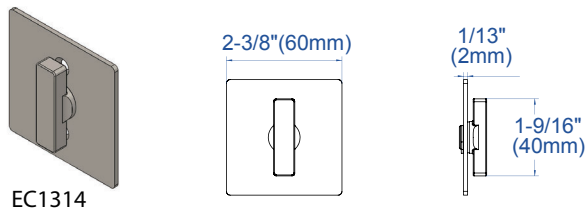

**BD4000 Privacy Lock
for Sliding Barn Door**

Escutcheons & Thumbturns

BD4000 Privacy Lock Concealed Trim

Concealed Trim

- No visible screws or fasteners
- Two beautiful contemporary designs
- Six designer finishes and four ceramic finishes
- Smooth Stainless Steel thumbturn, flush against wall
- Minimalist emergency release

FH22CF

FH23CF

Thick Door Kit for Doors 2" and up

2" (51.8mm)~
3" (76.2mm)

- Available for doors up to 3" thick
- Includes extended screw and extended release
- For thicker doors, please contact an INOX sales representative

Optional Face Plate

- Available in Satin Nickel, Satin Bronze, and Black
- Protects wall from possible damage
- INOX Laser Art designs available
- Order **BD-FPC**

Spacer Ring

- Lock Bolt has 1" projection and allows up to 1/2" door to wall gap
- Two extra spacer rings included will accommodate up to 3/4" gap between barn door and wall