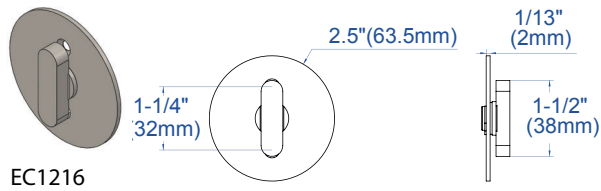

**BD4000 Privacy Lock
for Sliding Barn Door**

Escutcheons & Thumbturns

BD4000 Privacy Lock Concealed Trim

Concealed Trim

- No visible screws or fasteners
- Two beautiful contemporary designs
- Six designer finishes and four ceramic finishes
- Smooth Stainless Steel thumbturn, flush against wall
- Minimalist emergency release

FH22CF

FH23CF

Thick Door Kit for Doors 2" and up

2" (51.8mm)~
3" (76.2mm)

- Available for doors up to 3" thick
- Includes extended screw and extended release
- For thicker doors, please contact an INOX sales representative

Optional Face Plate

- Available in Satin Nickel, Satin Bronze, and Black
- Protects wall from possible damage
- INOX Laser Art designs available
- Order **BD-FPC**

Spacer Ring

- Lock Bolt has 1" projection and allows up to 1/2" door to wall gap
- Two extra spacer rings included will accommodate up to 3/4" gap between barn door and wall