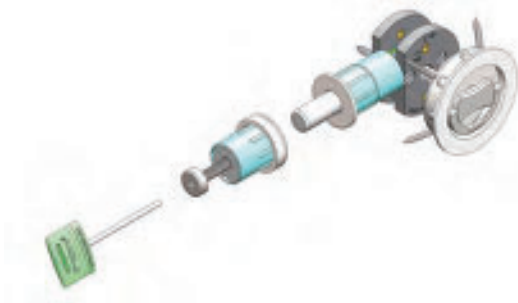

**BD4000 Privacy Lock
for Sliding Barn Door**

Escutcheons & Thumbturns

BD4000 Privacy Lock Concealed Trim

Concealed Trim

- No visible screws or fasteners
- Two beautiful contemporary designs
- Six designer finishes and four ceramic finishes
- Smooth Stainless Steel thumbturn, flush against wall
- Minimalist emergency release

FH22CF

FH23CF

Thick Door Kit for Doors 2" and up

2" (51.8mm)~
3" (76.2mm)

- Available for doors up to 3" thick
- Includes extended screw and extended release
- For thicker doors, please contact an INOX sales representative

Optional Face Plate

- Available in Satin Nickel, Satin Bronze, and Black
- Protects wall from possible damage
- INOX Laser Art designs available
- Order **BD-FPC**

Spacer Ring

- Lock Bolt has 1" projection and allows up to 1/2" door to wall gap
- Two extra spacer rings included will accommodate up to 3/4" gap between barn door and wall