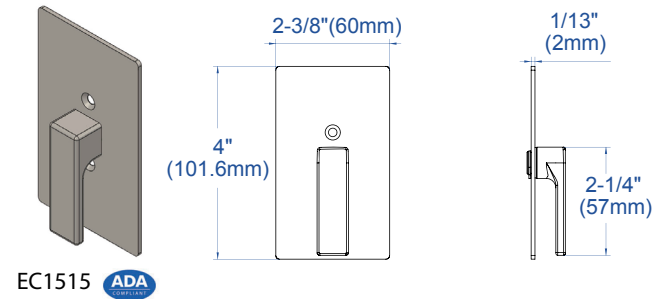

**BD4000 Privacy Lock
for Sliding Barn Door**

Escutcheons & Thumbturns

BD4000 Privacy Lock Concealed Trim

Concealed Trim

- No visible screws or fasteners
- Two beautiful contemporary designs
- Six designer finishes and four ceramic finishes
- Smooth Stainless Steel thumbturn, flush against wall
- Minimalist emergency release

FH22CF

FH23CF

Thick Door Kit for Doors 2" and up

2" (51.8mm)~
3" (76.2mm)

- Available for doors up to 3" thick
- Includes extended screw and extended release
- For thicker doors, please contact an INOX sales representative

Optional Face Plate

- Available in Satin Nickel, Satin Bronze, and Black
- Protects wall from possible damage
- INOX Laser Art designs available
- Order **BD-FPC**

Spacer Ring

- Lock Bolt has 1" projection and allows up to 1/2" door to wall gap
- Two extra spacer rings included will accommodate up to 3/4" gap between barn door and wall