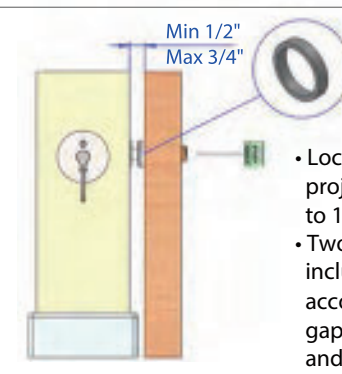

**BD4000 Privacy Lock
for Sliding Barn Door**

Escutcheons & Thumbturns

BD4000 Privacy Lock Concealed Trim

Concealed Trim

- No visible screws or fasteners
- Two beautiful contemporary designs
- Six designer finishes and four ceramic finishes
- Smooth Stainless Steel thumbturn, flush against wall
- Minimalist emergency release

FH22CF

FH23CF

Thick Door Kit for Doors 2" and up

2" (51.8mm)~
3" (76.2mm)

- Available for doors up to 3" thick
- Includes extended screw and extended release
- For thicker doors, please contact an INOX sales representative

Optional Face Plate

- Available in Satin Nickel, Satin Bronze, and Black
- Protects wall from possible damage
- INOX Laser Art designs available
- Order **BD-FPC**

Spacer Ring

- Lock Bolt has 1" projection and allows up to 1/2" door to wall gap
- Two extra spacer rings included will accommodate up to 3/4" gap between barn door and wall