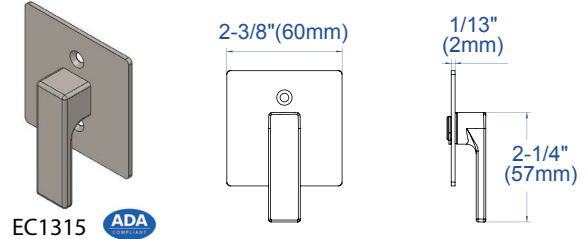

**BD4000 Privacy Lock
for Sliding Barn Door**

Escutcheons & Thumbturns

BD4000 Privacy Lock Concealed Trim

Concealed Trim

- No visible screws or fasteners
- Two beautiful contemporary designs
- Six designer finishes and four ceramic finishes
- Smooth Stainless Steel thumbturn, flush against wall
- Minimalist emergency release

FH22CF

FH23CF

Thick Door Kit for Doors 2" and up

2" (51.8mm)~
3" (76.2mm)

- Available for doors up to 3" thick
- Includes extended screw and extended release
- For thicker doors, please contact an INOX sales representative

Optional Face Plate

- Available in Satin Nickel, Satin Bronze, and Black
- Protects wall from possible damage
- INOX Laser Art designs available
- Order **BD-FPC**

Spacer Ring

- Lock Bolt has 1" projection and allows up to 1/2" door to wall gap
- Two extra spacer rings included will accommodate up to 3/4" gap between barn door and wall