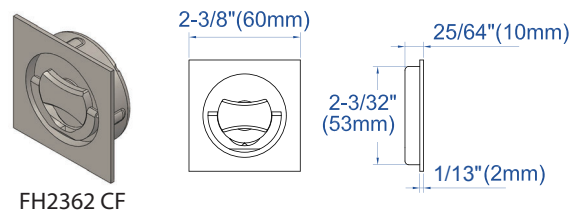

**BD4000 Privacy Lock
for Sliding Barn Door**

Escutcheons & Thumbturns

BD4000 Privacy Lock Concealed Trim

Concealed Trim

- No visible screws or fasteners
- Two beautiful contemporary designs
- Six designer finishes and four ceramic finishes
- Smooth Stainless Steel thumbturn, flush against wall
- Minimalist emergency release

FH22CF

FH23CF

Thick Door Kit for Doors 2" and up

2" (51.8mm)~
3" (76.2mm)

- Available for doors up to 3" thick
- Includes extended screw and extended release
- For thicker doors, please contact an INOX sales representative

Optional Face Plate

- Available in Satin Nickel, Satin Bronze, and Black
- Protects wall from possible damage
- INOX Laser Art designs available
- Order **BD-FPC**

Spacer Ring

- Lock Bolt has 1" projection and allows up to 1/2" door to wall gap
- Two extra spacer rings included will accommodate up to 3/4" gap between barn door and wall