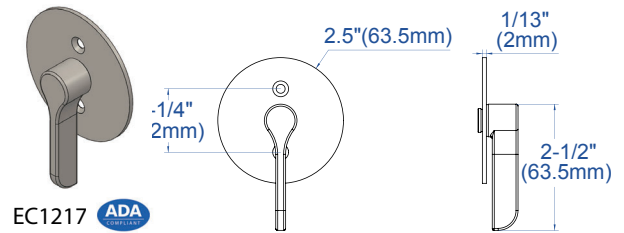

**BD4000 Privacy Lock
for Sliding Barn Door**

Escutcheons & Thumbturns

BD4000 Privacy Lock Concealed Trim

Concealed Trim

- No visible screws or fasteners
- Two beautiful contemporary designs
- Six designer finishes and four ceramic finishes
- Smooth Stainless Steel thumbturn, flush against wall
- Minimalist emergency release

FH22CF

FH23CF

Thick Door Kit for Doors 2" and up

2" (51.8mm)~
3" (76.2mm)

- Available for doors up to 3" thick
- Includes extended screw and extended release
- For thicker doors, please contact an INOX sales representative

Optional Face Plate

- Available in Satin Nickel, Satin Bronze, and Black
- Protects wall from possible damage
- INOX Laser Art designs available
- Order **BD-FPC**

Spacer Ring

- Lock Bolt has 1" projection and allows up to 1/2" door to wall gap
- Two extra spacer rings included will accommodate up to 3/4" gap between barn door and wall