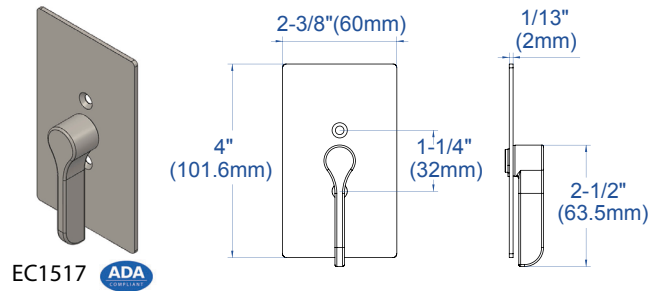

**BD4000 Privacy Lock
for Sliding Barn Door**

Escutcheons & Thumbturns

BD4000 Privacy Lock Concealed Trim

Concealed Trim

- No visible screws or fasteners
- Two beautiful contemporary designs
- Six designer finishes and four ceramic finishes
- Smooth Stainless Steel thumbturn, flush against wall
- Minimalist emergency release

FH22CF

FH23CF

Thick Door Kit for Doors 2" and up

2" (51.8mm)~
3" (76.2mm)

- Available for doors up to 3" thick
- Includes extended screw and extended release
- For thicker doors, please contact an INOX sales representative

Optional Face Plate

- Available in Satin Nickel, Satin Bronze, and Black
- Protects wall from possible damage
- INOX Laser Art designs available
- Order **BD-FPC**

Spacer Ring

- Lock Bolt has 1" projection and allows up to 1/2" door to wall gap
- Two extra spacer rings included will accommodate up to 3/4" gap between barn door and wall