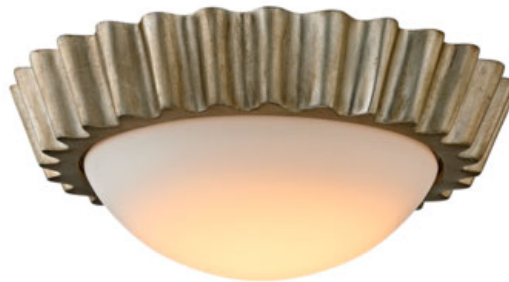

Reese

Product ID **C5920****TROY LIGHTING**

Est. 1963

**DIMENSIONAL INFORMATION**

Height	4.75"
ADA Compliant	No
Hanging Type	-
Canopy/Backplate	12.75" D
Diameter	13.00"
Shade 1 Top W/Dia	8.75"

SHADE INFORMATION

Shade Top	8.75"
Shade Material	Glass
Shade Color	Frosted Opal

SHIPPING INFORMATION

Carton 1	15.00" x 15.00" x 10.00"
Carton 1 Weight	8.00lb.
Shipping Method	UPS

LAMPING INFORMATION**Bulb 1**

(1) 12 Watt Max 120

Bulb Included	Yes
Socket Type	Led
UL Rating	DRY
Plug In	No

AVAILABLE FINISHES

Silver Leaf

JOB/LOCATION**QUANTITY****NOTES**