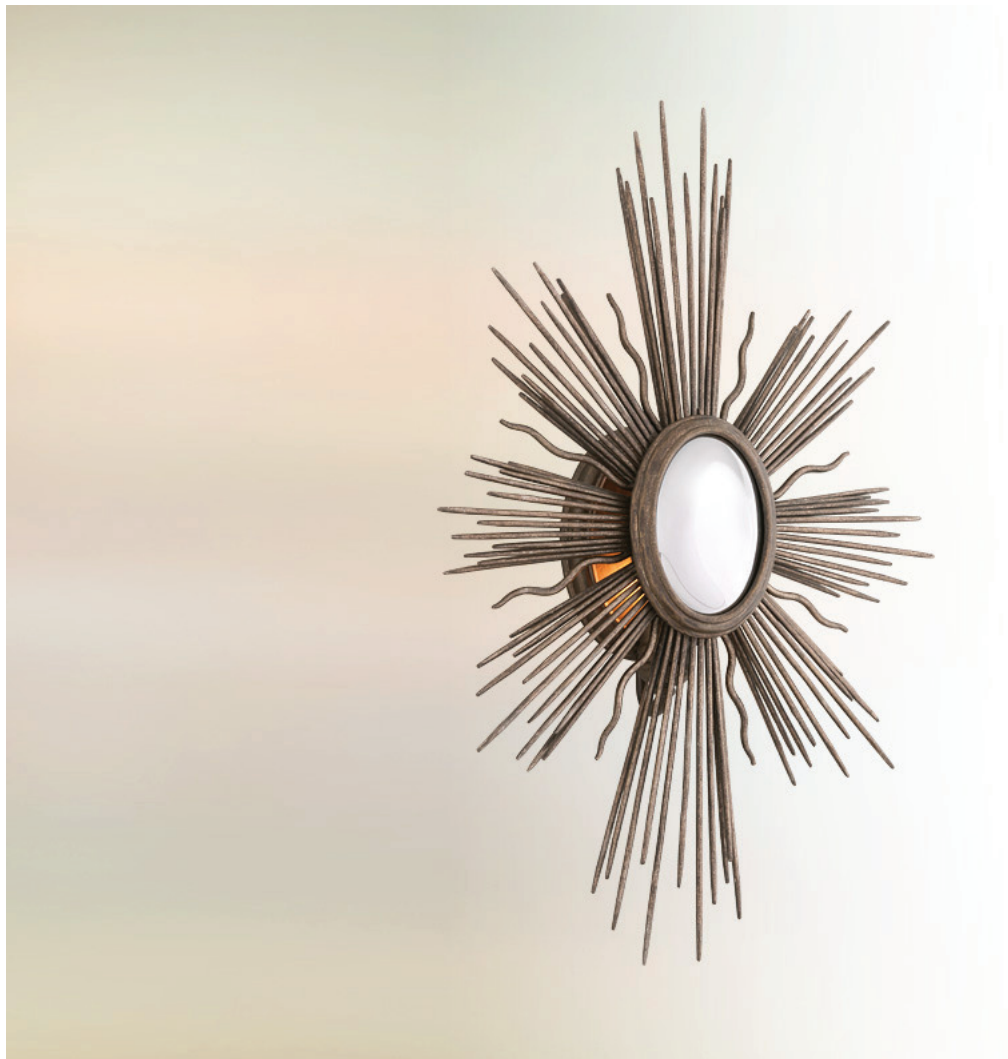

BLINK

B4131

ADA

ADA INTERIOR SCONCE

Hand-Worked Wrought Iron

Light Cottage Bronze Finish

14.25"W 21.75"H 4"P

1-60W Cand Base