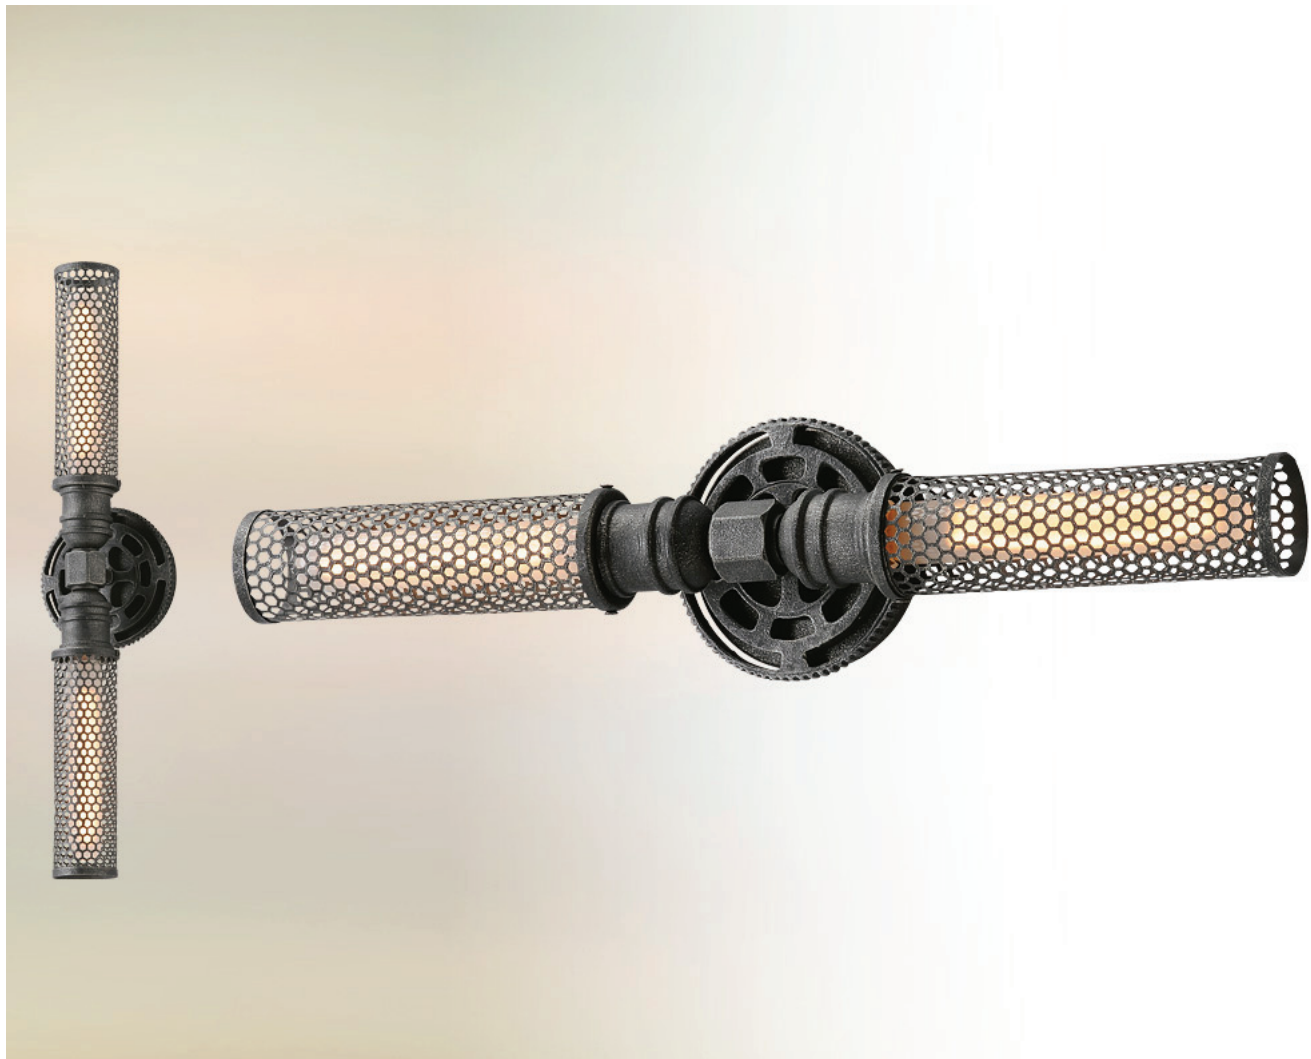

ATLAS

B3832

ADA

ADA INTERIOR SCONCE

Hand-Worked Iron and Cast Aluminum

Aged Pewter Finish

5.25"W 21.75"H 4"P

2-60W Med Base T-lamp