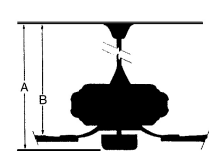

MEASUREMENTS

Blade Finish:	Reversible Blades:		
	No		
Blade Material: STEEL	Slope: Yes		
Blade Sweep: 54"	No. of Blades: 3	Blade Pitch: 5	Hanging Weight: 17.48
Downrod 1: 6	Downrod 1 Outside Dia: 0.75	Downrod 2:	Downrod 2 Outside Dia:
Ceiling to Lowest Point: (Dim A) 13.63	Ceiling to Blade (Dim B) 12.75	Lead Wire: 80"	Motor Size: 188X15MM
RPM:	Low 56	Low/Med. 100	Medium 150
Amps:	Low 0.178	Low/Med. 0.25	Medium 0.35
Watts:	Low 7.46	Low/Med. 10.0	Medium 15.0
CFM:	Low 1498.35	Low/Med. 2000	Medium 3000
CFM/Watts:	Low 200.85	Low/Med. 200.0	Medium 200.0