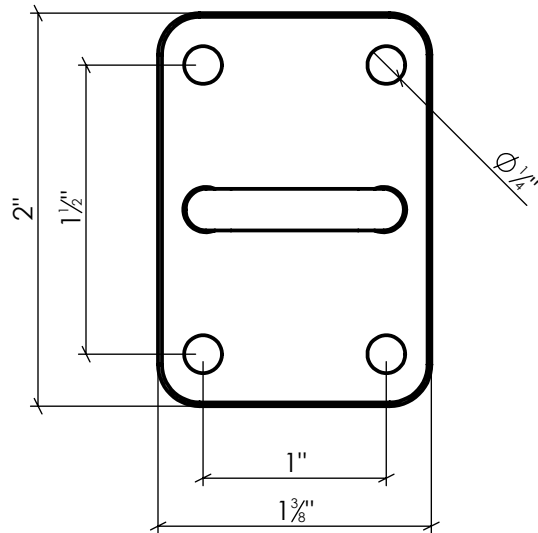

# KSR

Plate Receiver  
Stainless Steel, Black Powder Coated

Info@LynnCove.com

(800) 975-7089

SCALE: 1:1

Do not scale drawing. All dimensions are nominal (+/- 1/8") and for reference only. Specifications and dimensions are subject to change without notice. 1/29/2017