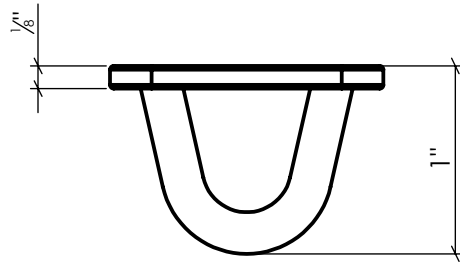

# KSR

Plate Receiver  
Stainless Steel, Black Powder Coated

Info@LynnCove.com

(800) 975-7089

SCALE: 1:1

Do not scale drawing. All dimensions are nominal (+/- 1/8") and for reference only. Specifications and dimensions are subject to change without notice. 1/29/2017