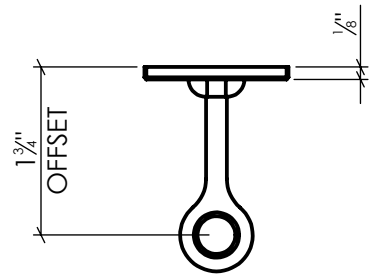

**LYNN COVE**

Info@LynnCove.com

(800) 975-7089

SCALE: 1:2

Do not scale drawing. All dimensions are nominal (+/- 1/8") and for reference only. Specifications and dimensions are subject to change without notice. 2/6/2017

# EHTSS175

Traditional Pintle - 1 3/4" Offset  
Stainless Steel, Black Powder Coated

Sold As Shown