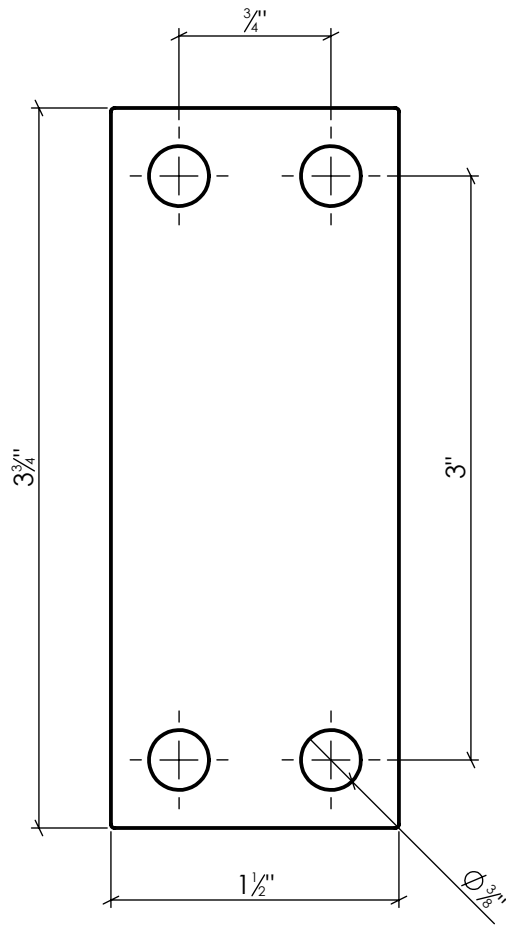

LYNN COVE

EHTSHIM

Shim for Traditional Pintles
Nylon Resin, Black

Info@LynnCove.com

(800) 975-7089

SCALE: 1:1

Do not scale drawing. All dimensions are nominal (+/- 1/8") and for reference only. Specifications and dimensions are subject to change without notice. 1/5/2018