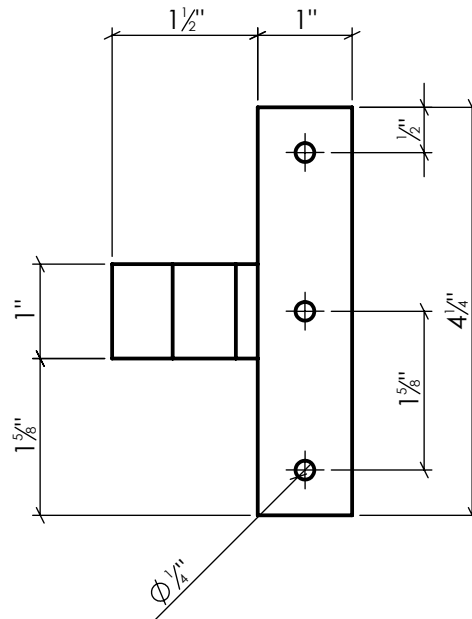

# EHNYC225

NY Style Center Hinge - 2 1/4" Offset  
Carbon Steel, Galvanized, Black Powder Coated

Info@LynnCove.com

(800) 975-7089

SCALE: 1:2

Do not scale drawing. All dimensions are nominal (+/- 1/8") and for reference only. Specifications and dimensions are subject to change without notice. 7/16/2018