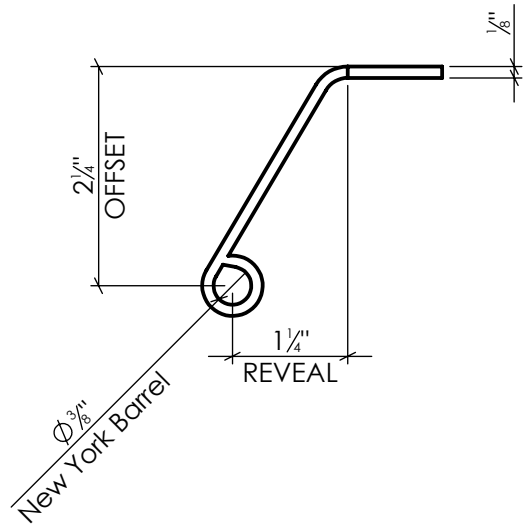

# EHNYC225

NY Style Center Hinge - 2 1/4" Offset  
Carbon Steel, Galvanized, Black Powder Coated

Info@LynnCove.com

(800) 975-7089

SCALE: 1:2

Do not scale drawing. All dimensions are nominal (+/- 1/8") and for reference only. Specifications and dimensions are subject to change without notice. 7/16/2018