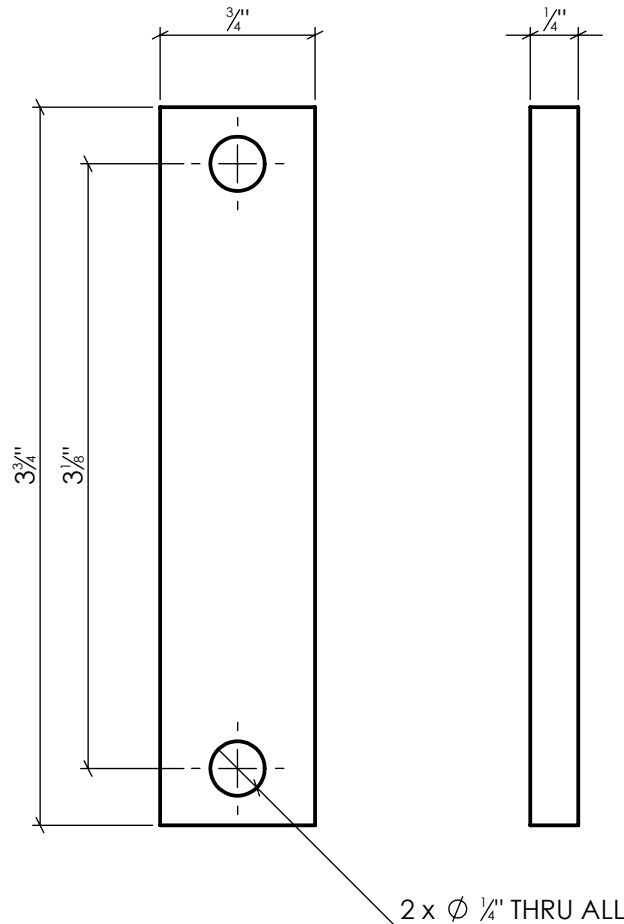

# EHNPSHIM

Narrow Plate Shim  
Nylon Resin - Black, As Moulded

Info@LynnCove.com

(800) 975-7089

SCALE: 1:1

Do not scale drawing. All dimensions are nominal (+/- 1/8") and for reference only. Specifications and dimensions are subject to change without notice. 9/11/2019