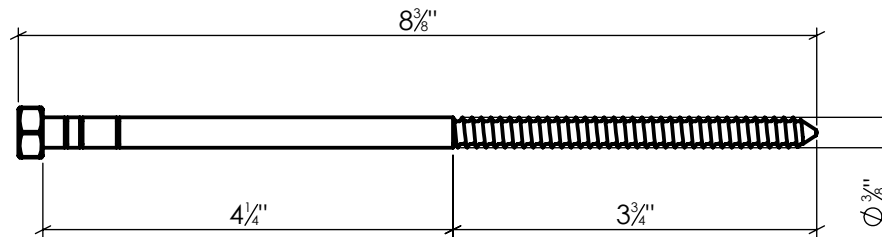

LYNN COVE

SDLAG8

8" Lag Accessory
Stainless Steel, Black Powder Coated

Info@LynnCove.com

(800) 975-7089

SCALE: 1:2

Do not scale drawing. All dimensions are nominal (+/- 1/8") and for reference only. Specifications and dimensions are subject to change without notice. 8/1/2017

Sold As Shown

E-Clips and Washers Included