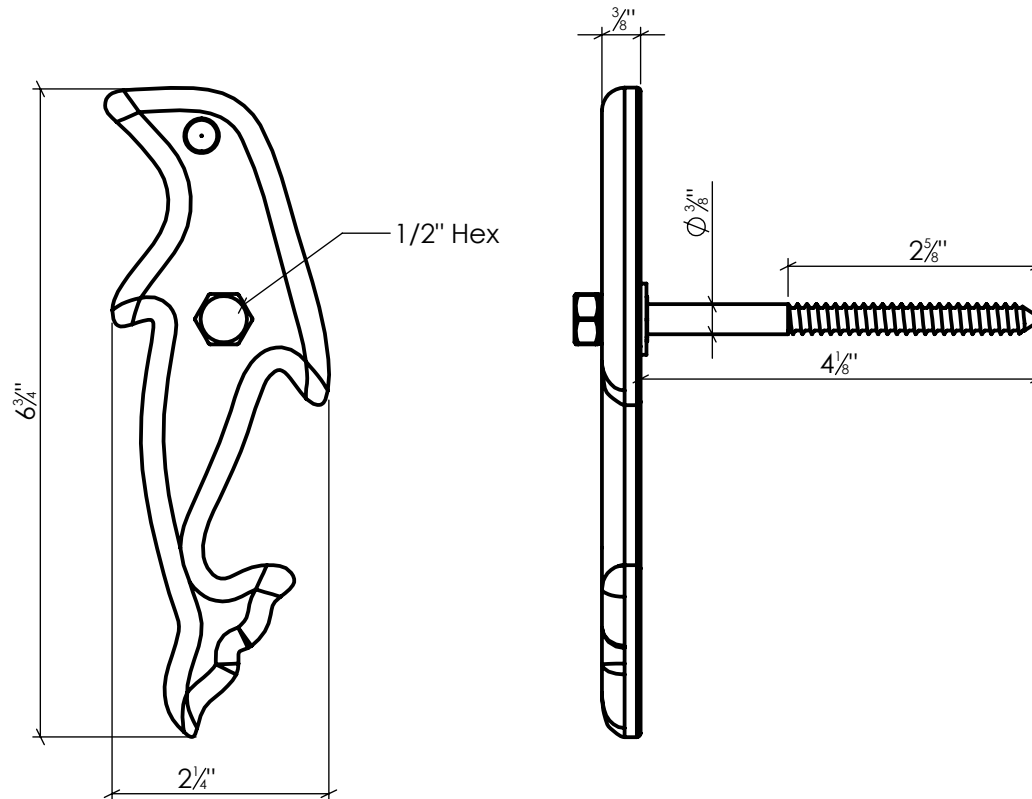

**LYNN COVE**

Info@LynnCove.com

(800) 975-7089

SCALE: 1:2

Do not scale drawing. All dimensions are nominal (+/- 1/8") and for reference only. Specifications and dimensions are subject to change without notice. 11/29/2016

# SD5

Dolphin Stay  
Cast Aluminum, Black Powder Coated

SCALE 1 : 4  
Sold As Shown