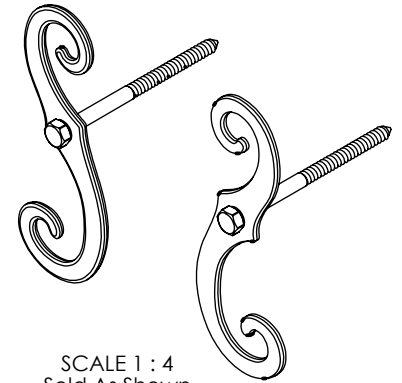

# SD3CS

Heavy Duty S Stay  
Carbon Steel, Galvanized, Black Powder Coated

Info@LynnCove.com

(800) 975-7089

SCALE: 1:2

Do not scale drawing. All dimensions are nominal (+/- 1/8") and for reference only. Specifications and dimensions are subject to change without notice. 11/29/2016

SCALE 1 : 4  
Sold As Shown