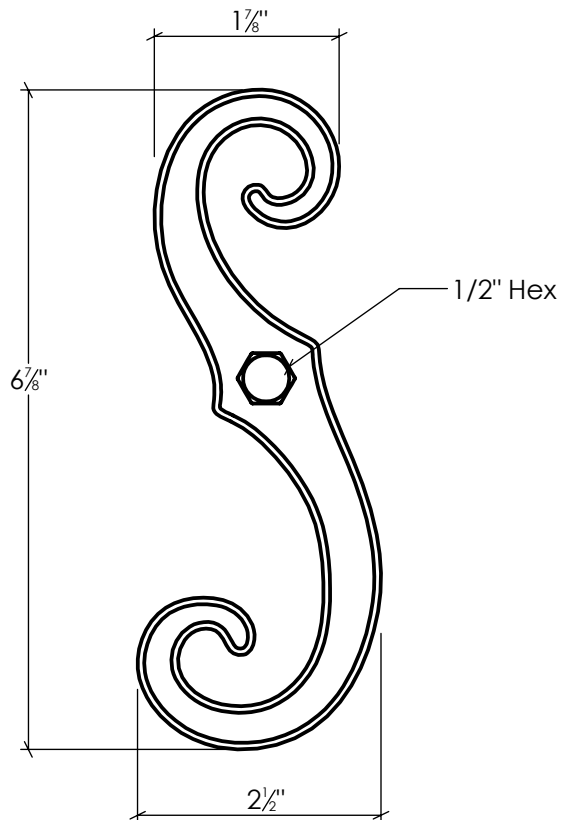

# SD3CS

Heavy Duty S Stay  
Carbon Steel, Galvanized, Black Powder Coated

Info@LynnCove.com

(800) 975-7089

SCALE: 1:2

Do not scale drawing. All dimensions are nominal (+/- 1/8") and for reference only. Specifications and dimensions are subject to change without notice. 11/29/2016

SCALE 1 : 4  
Sold As Shown