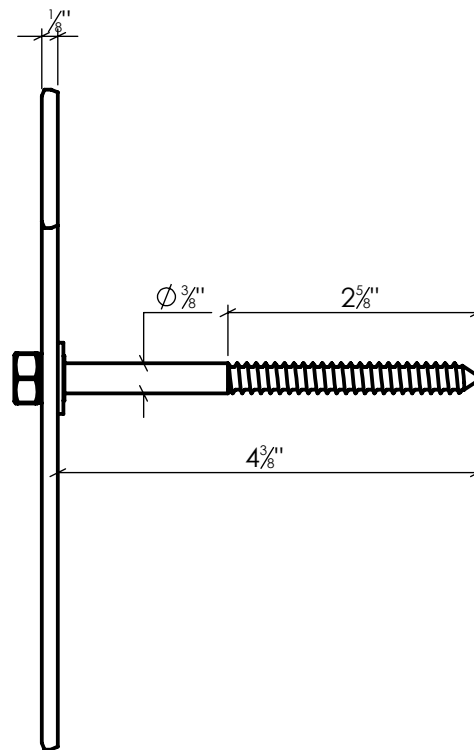

# SD3CS

Heavy Duty S Stay  
Carbon Steel, Galvanized, Black Powder Coated

Info@LynnCove.com

(800) 975-7089

SCALE: 1:2

Do not scale drawing. All dimensions are nominal (+/- 1/8") and for reference only. Specifications and dimensions are subject to change without notice. 11/29/2016

SCALE 1 : 4  
Sold As Shown