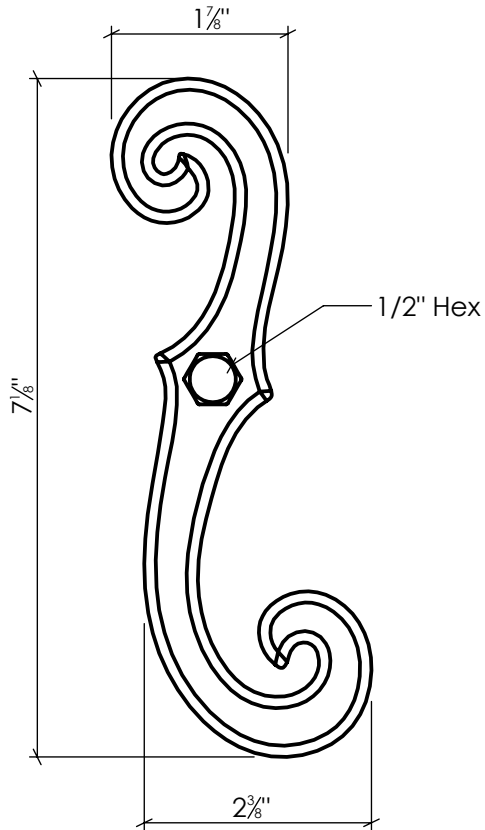

LYNN COVE

Info@LynnCove.com

(800) 975-7089

SCALE: 1:2

Do not scale drawing. All dimensions are nominal (+/- 1/8") and for reference only. Specifications and dimensions are subject to change without notice. 11/29/2016

SD2

Classic "S" Stay - 7"
Cast Aluminum, Black Powder Coated

SCALE 1 : 4
Sold As Shown