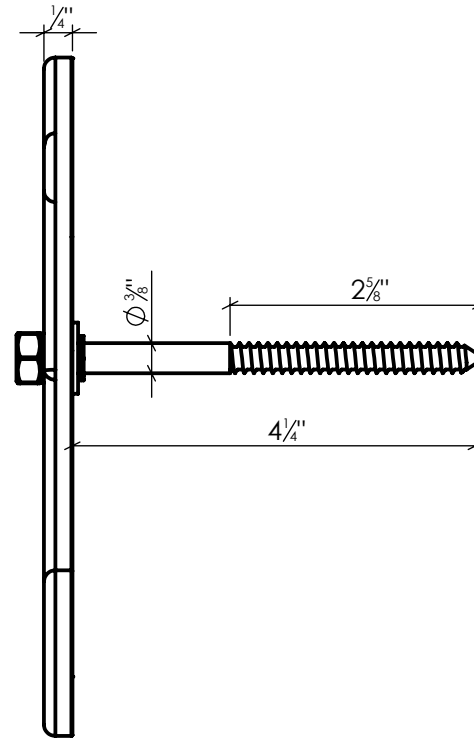

LYNN COVE

Info@LynnCove.com

(800) 975-7089

SCALE: 1:2

Do not scale drawing. All dimensions are nominal (+/- 1/8") and for reference only. Specifications and dimensions are subject to change without notice. 11/29/2016

SD2

Classic "S" Stay - 7"
Cast Aluminum, Black Powder Coated

SCALE 1 : 4
Sold As Shown