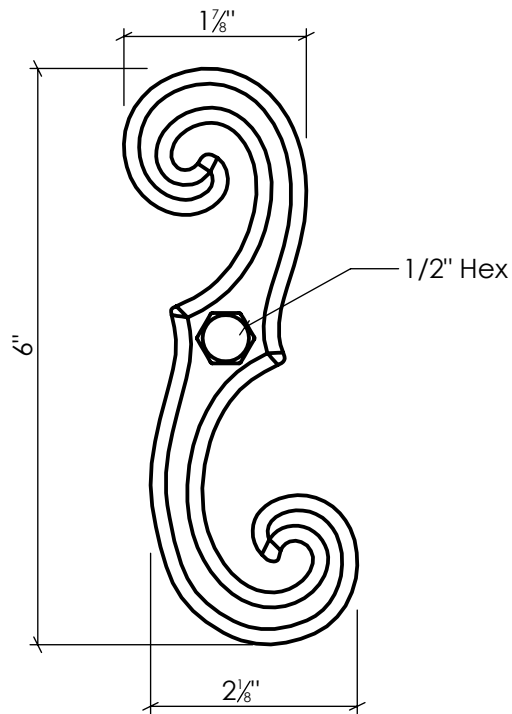

**LYNN COVE**

Info@LynnCove.com

(800) 975-7089

SCALE: 1:2

Do not scale drawing. All dimensions are nominal (+/- 1/8") and for reference only. Specifications and dimensions are subject to change without notice. 11/29/2016

# SD1

Classic "S" Stay - 6"  
Cast Aluminum, Black Powder Coated

SCALE 1 : 4  
Sold As Shown