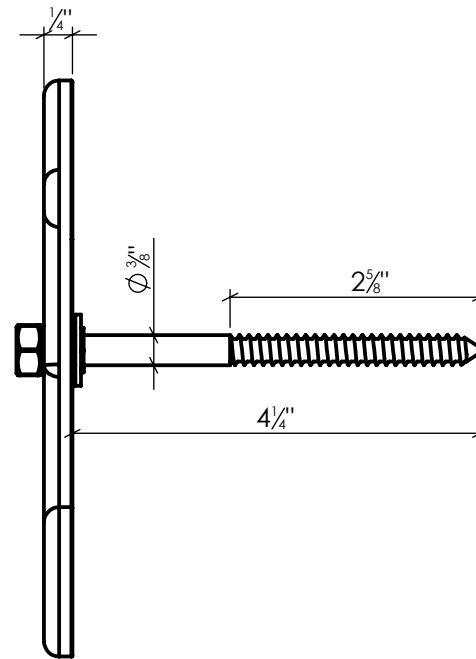

**LYNN COVE**

Info@LynnCove.com

(800) 975-7089

SCALE: 1:2

Do not scale drawing. All dimensions are nominal (+/- 1/8") and for reference only. Specifications and dimensions are subject to change without notice. 11/29/2016

# SD1

Classic "S" Stay - 6"  
Cast Aluminum, Black Powder Coated

SCALE 1 : 4  
Sold As Shown