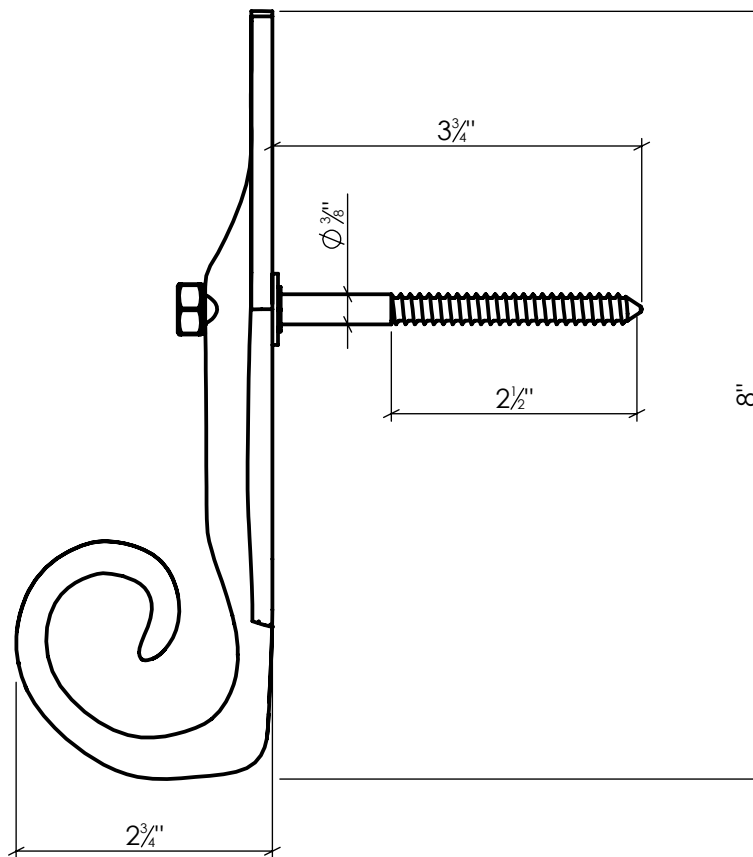

LYNN COVE

RT1PSS

Protruding Rat Tail Stay
Cast Aluminum, Black Powder Coated

Info@LynnCove.com

(800) 975-7089

SCALE: 1:2

Do not scale drawing. All dimensions are nominal (+/- 1/8") and for reference only. Specifications and dimensions are subject to change without notice. 11/29/2016

SCALE 1 : 4
Sold As Shown