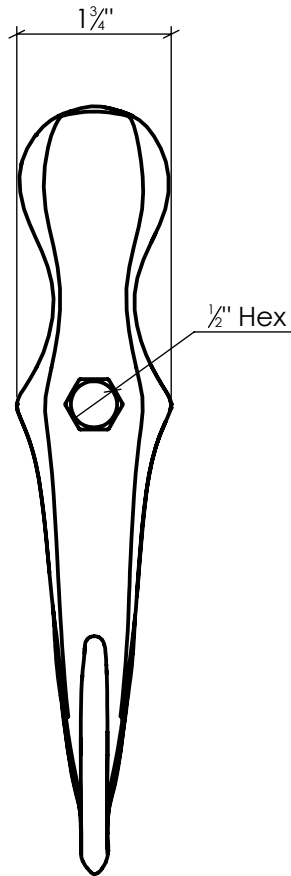

LYNN COVE

RT1PSS

Protruding Rat Tail Stay
Cast Aluminum, Black Powder Coated

Info@LynnCove.com

(800) 975-7089

SCALE: 1:2

Do not scale drawing. All dimensions are nominal (+/- 1/8") and for reference only. Specifications and dimensions are subject to change without notice. 11/29/2016

SCALE 1 : 4
Sold As Shown