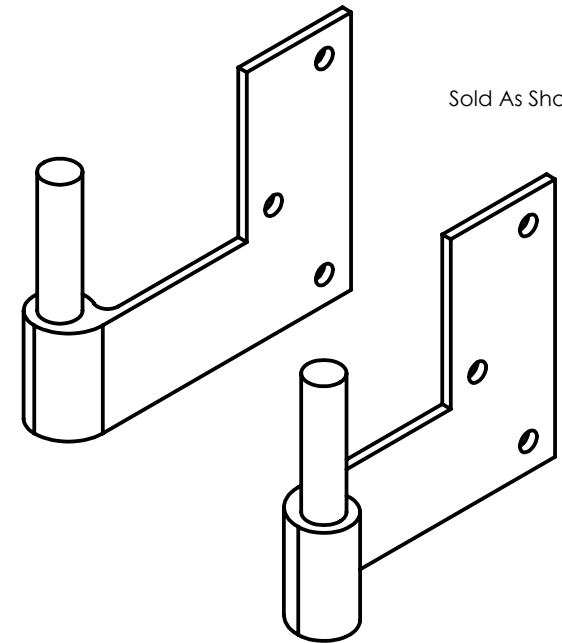

# LB2

Leaf Pintle - 2 1/4" Offset  
Carbon Steel, Galvanized, Black Powder Coated

Info@LynnCove.com

(800) 975-7089

SCALE: 1:2

Do not scale drawing. All dimensions are nominal (+/- 1/8") and for reference only. Specifications and dimensions are subject to change without notice. 11/29/2016