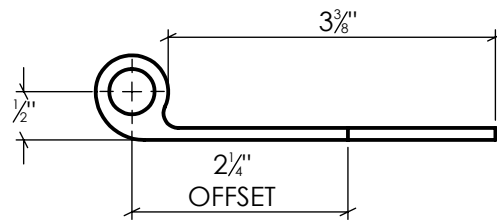

# LB2

Leaf Pintle - 2 1/4" Offset  
Carbon Steel, Galvanized, Black Powder Coated

Info@LynnCove.com

(800) 975-7089

SCALE: 1:2

Do not scale drawing. All dimensions are nominal (+/- 1/8") and for reference only. Specifications and dimensions are subject to change without notice. 11/29/2016