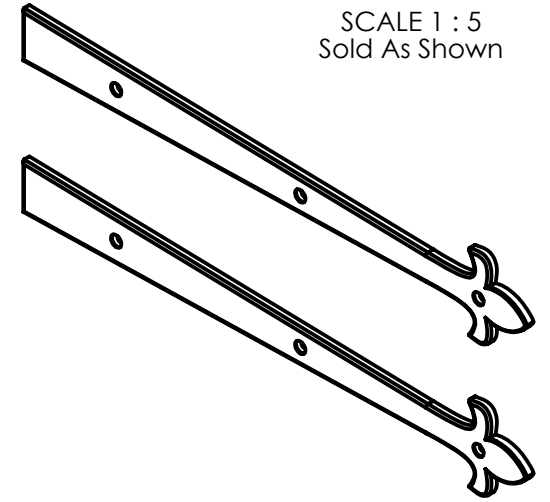

LYNN COVE

ALHFFL18

Fleur De Lys Hinge Front 18"
Cast Aluminum, Textured, Black Powder Coated

Info@LynnCove.com

(800) 975-7089

SCALE: 1:3

Do not scale drawing. All dimensions are nominal (+/- 1/8") and for reference only. Specifications and dimensions are subject to change without notice. 11/29/2016

SCALE 1 : 5
Sold As Shown