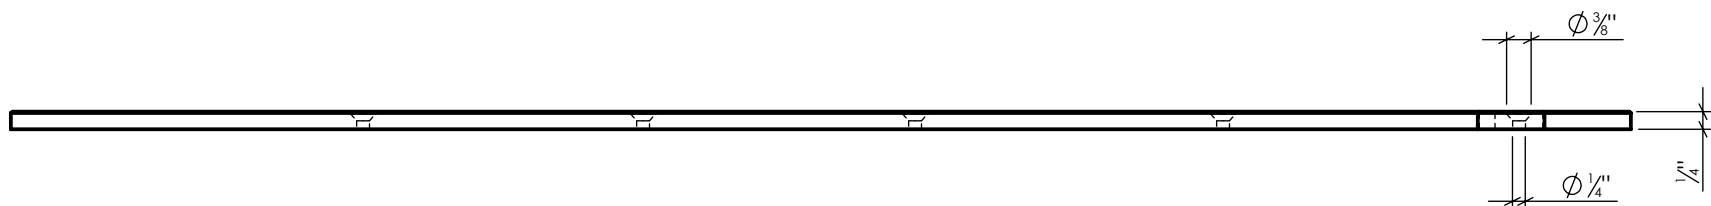

LYNN COVE

ALHFFL24

Fleur De Lys Hinge Front 25"
Cast Aluminum, Smooth, Black Powder Coated

Info@LynnCove.com

(800) 975-7089

SCALE: 1:3

Do not scale drawing. All dimensions are nominal (+/- 1/8") and for reference only. Specifications and dimensions are subject to change without notice. 11/29/2016

SCALE 1 : 5
Sold As Shown