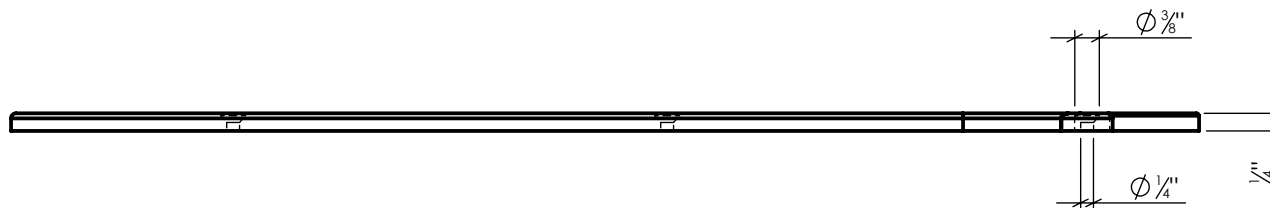

LYNN COVE

ALHFFL18

Fleur De Lys Hinge Front 18"
Cast Aluminum, Textured, Black Powder Coated

Info@LynnCove.com

(800) 975-7089

SCALE: 1:3

Do not scale drawing. All dimensions are nominal (+/- 1/8") and for reference only. Specifications and dimensions are subject to change without notice. 11/29/2016

SCALE 1 : 5
Sold As Shown