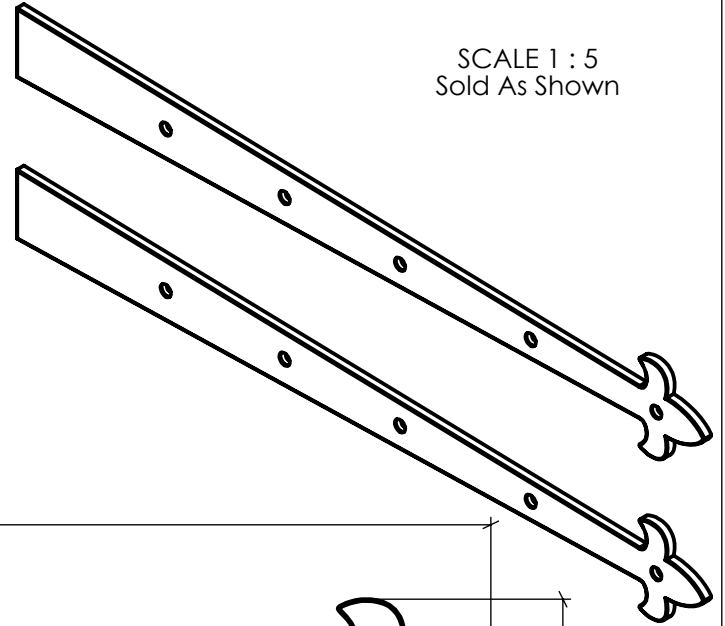

LYNN COVE

ALHFFL24

Fleur De Lys Hinge Front 25"
Cast Aluminum, Smooth, Black Powder Coated

Info@LynnCove.com

(800) 975-7089

SCALE: 1:3

Do not scale drawing. All dimensions are nominal (+/- 1/8") and for reference only. Specifications and dimensions are subject to change without notice. 11/29/2016

SCALE 1 : 5
Sold As Shown