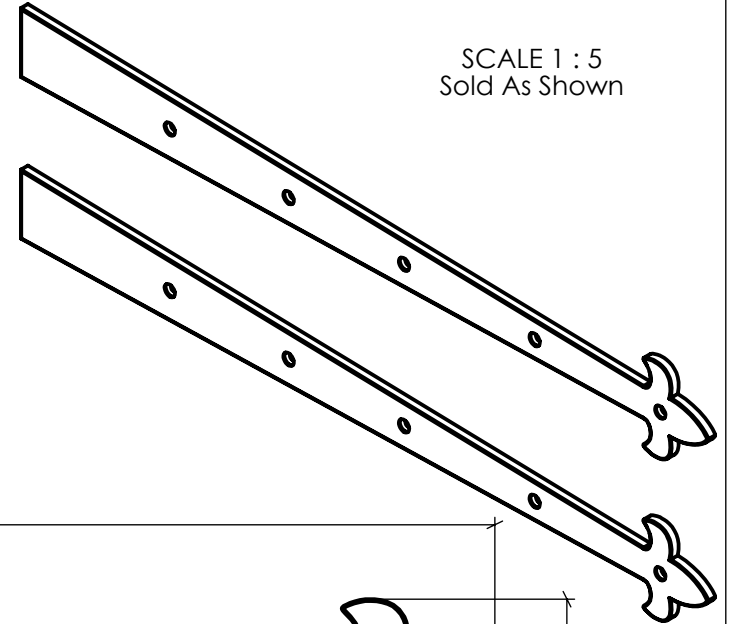

LYNN COVE

ALHFFL24

Fleur De Lys Hinge Front 25"
Cast Aluminum, Smooth, Black Powder Coated

Info@LynnCove.com

(800) 975-7089

SCALE: 1:3

Do not scale drawing. All dimensions are nominal (+/- 1/8") and for reference only. Specifications and dimensions are subject to change without notice. 11/29/2016

SCALE 1 : 5
Sold As Shown