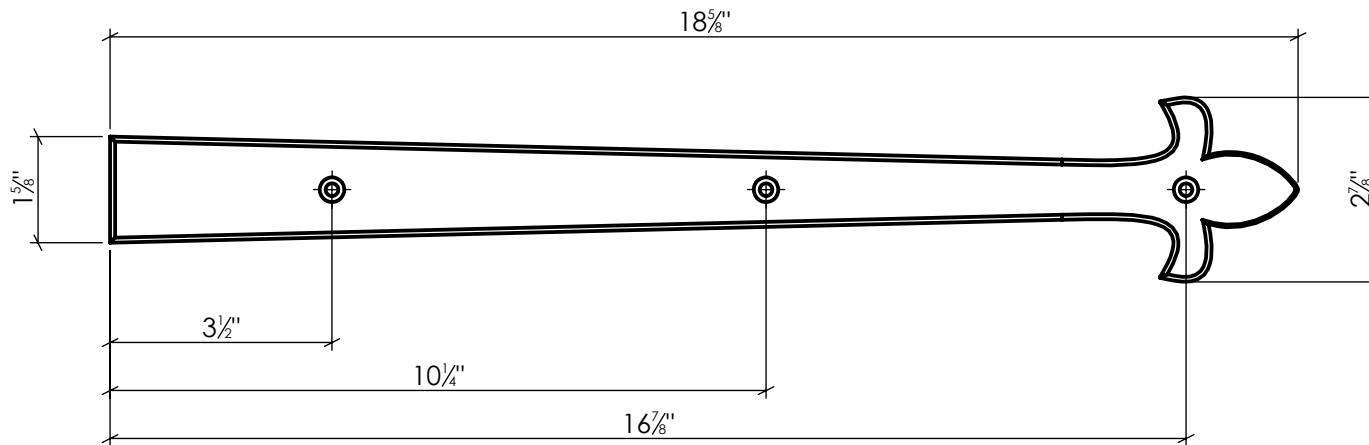

LYNN COVE

ALHFFL18

Fleur De Lys Hinge Front 18"
Cast Aluminum, Textured, Black Powder Coated

Info@LynnCove.com

(800) 975-7089

SCALE: 1:3

Do not scale drawing. All dimensions are nominal (+/- 1/8") and for reference only. Specifications and dimensions are subject to change without notice. 11/29/2016

SCALE 1 : 5
Sold As Shown