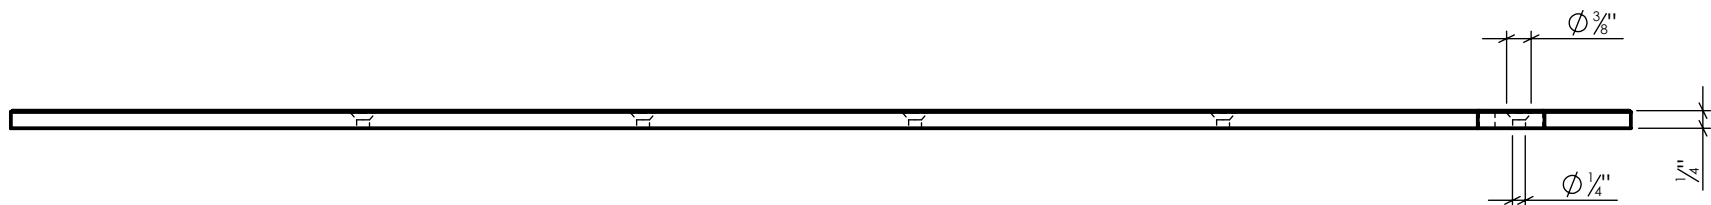

LYNN COVE

ALHFFL24

Fleur De Lys Hinge Front 25"
Cast Aluminum, Smooth, Black Powder Coated

Info@LynnCove.com

(800) 975-7089

SCALE: 1:3

Do not scale drawing. All dimensions are nominal (+/- 1/8") and for reference only. Specifications and dimensions are subject to change without notice. 11/29/2016

SCALE 1 : 5
Sold As Shown