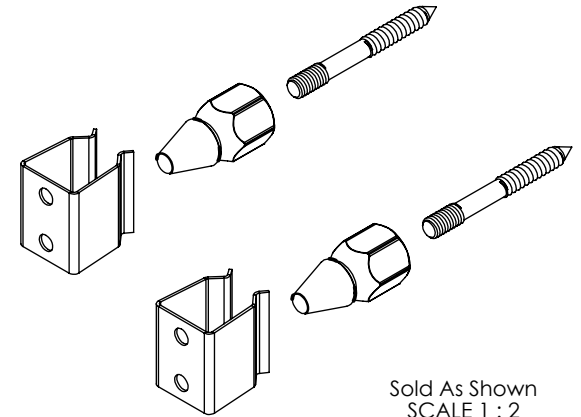

# ESS58

Hidden Stay  
Stainless Steel, Polished

Info@LynnCove.com

(800) 975-7089

SCALE: 1:1

Do not scale drawing. All dimensions are nominal (+/- 1/8") and for reference only. Specifications and dimensions are subject to change without notice. 11/29/2016

Sold As Shown  
SCALE 1 : 2