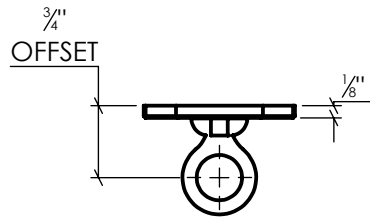

LYNN COVE

EHPSS075

Rounded Pintle - 3/4" Offset
Stainless Steel, Black Powder Coated

Info@LynnCove.com

(800) 975-7089

SCALE: 1:2

Do not scale drawing. All dimensions are nominal (+/- 1/8") and for reference only. Specifications and dimensions are subject to change without notice. 11/29/2016