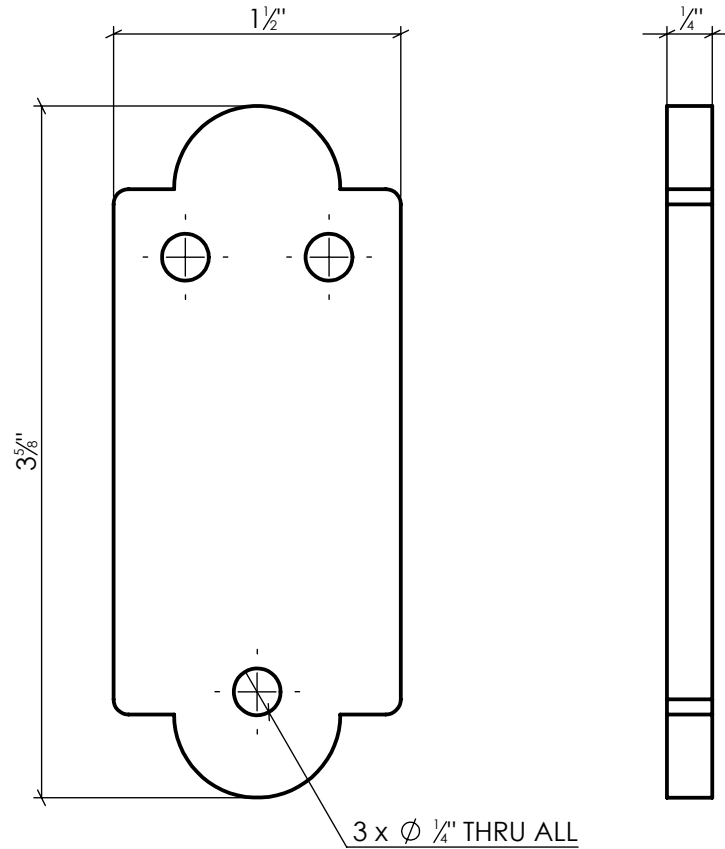

LYNN COVE

EHPSHIM

Solid Plastic Shim for Rounded Pintles
ABS, As Moulded

Info@LynnCove.com

(800) 975-7089

SCALE: 1:1

Do not scale drawing. All dimensions are nominal (+/- 1/8") and for reference only. Specifications and dimensions are subject to change without notice. 11/29/2016