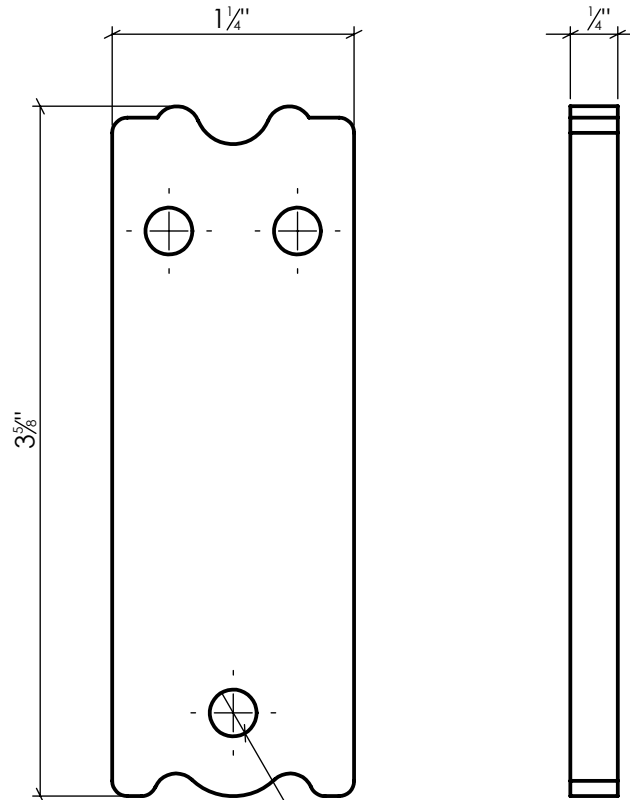

LYNN COVE

EHNYSHIM

Solid Plastic Shim for NY Style Pintles
ABS, As Moulded

Info@LynnCove.com

(800) 975-7089

SCALE: 1:1

Do not scale drawing. All dimensions are nominal (+/- 1/8") and for reference only. Specifications and dimensions are subject to change without notice. 11/29/2016

3 x ϕ 1/4" THRU ALL

Sold As Shown