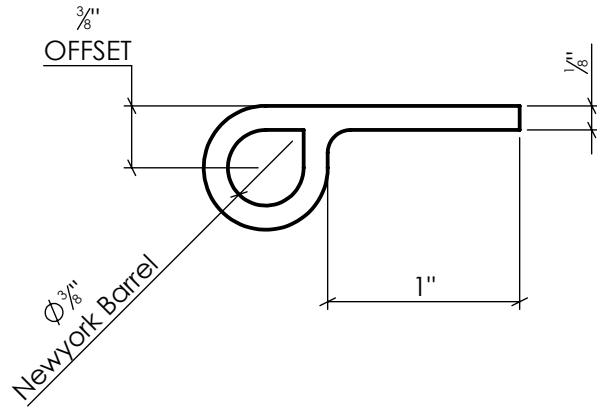

LYNN COVE

EHNYFH

NY Faux Hinge
Carbon Steel, Galvanized, Black Powder Coated

Info@LynnCove.com

(800) 975-7089

SCALE: 1:1

Do not scale drawing. All dimensions are nominal (+/- 1/8") and for reference only. Specifications and dimensions are subject to change without notice. 12/14/2016