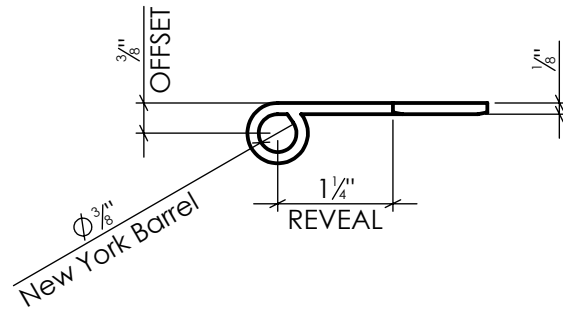

LYNN COVE

EHNYC000

NY Style Center Hinge - 0" Offset
Carbon Steel, Galvanized, Black Powder Coated

Info@LynnCove.com

(800) 975-7089

SCALE: 1:2

Do not scale drawing. All dimensions are nominal (+/- 1/8") and for reference only. Specifications and dimensions are subject to change without notice. 7/18/2017