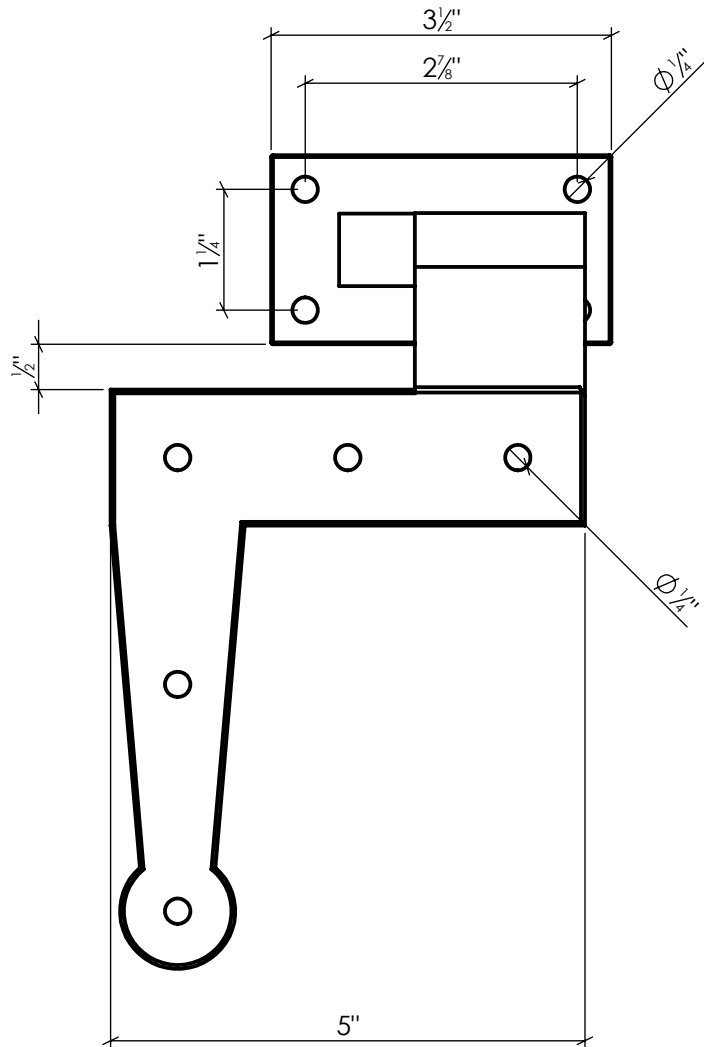

LYNN COVE

EHNG02

Pintle Bahama Hinge Set
Carbon Steel, Galvanized, Black Powder Coated

Info@LynnCove.com

(800) 975-7089

SCALE: 1:2

SCALE 1:5
Sold As Shown