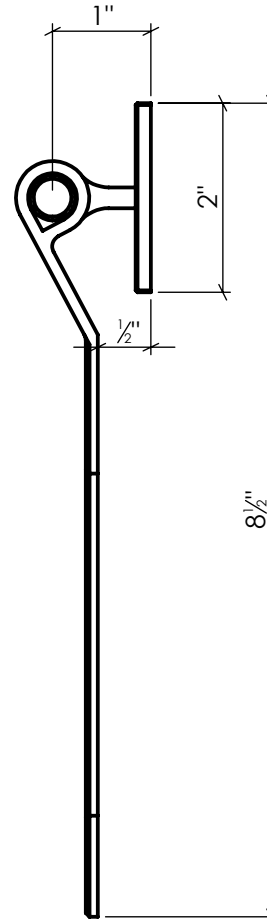

LYNN COVE

EHNG02

Pintle Bahama Hinge Set
Carbon Steel, Galvanized, Black Powder Coated

Info@LynnCove.com

(800) 975-7089

SCALE: 1:2

SCALE 1:5
Sold As Shown