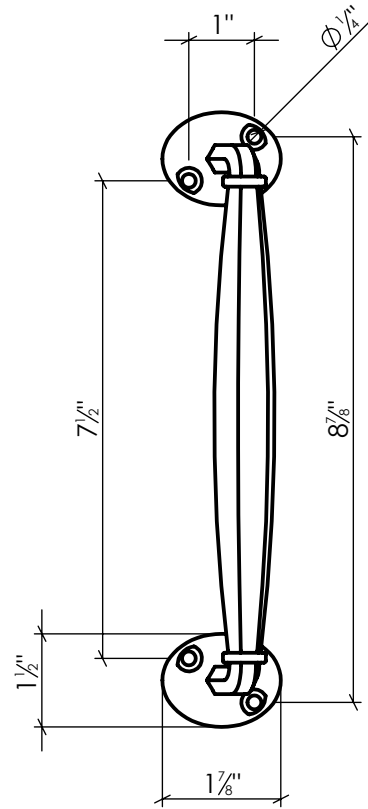

LYNN COVE

ALOVL1

Oval Pull Handle
Cast Aluminum, Black Powder Coated

Info@LynnCove.com

(800) 975-7089

SCALE: 1:3

Sold As Shown