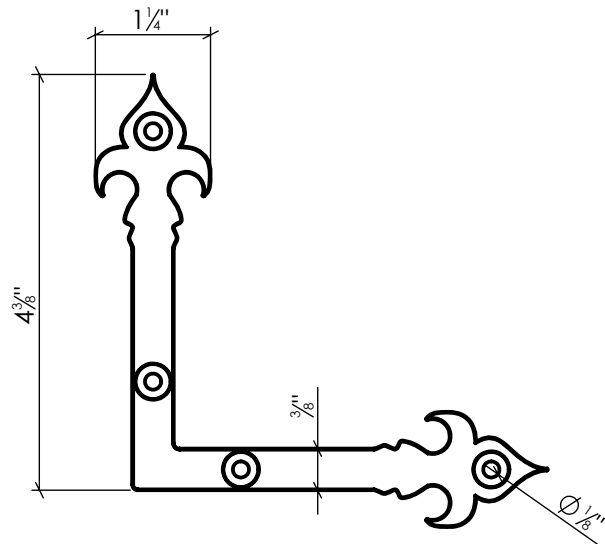

LYNN COVE

ALHF1994

"L" Hinge Front 4"
Cast Aluminum, Textured, Black Powder Coated

Info@LynnCove.com

(800) 975-7089

SCALE: 1:2

Do not scale drawing. All dimensions are nominal (+/- 1/8") and for reference only. Specifications and dimensions are subject to change without notice. 1/29/2017

SCALE 1 : 4
Sold As Shown