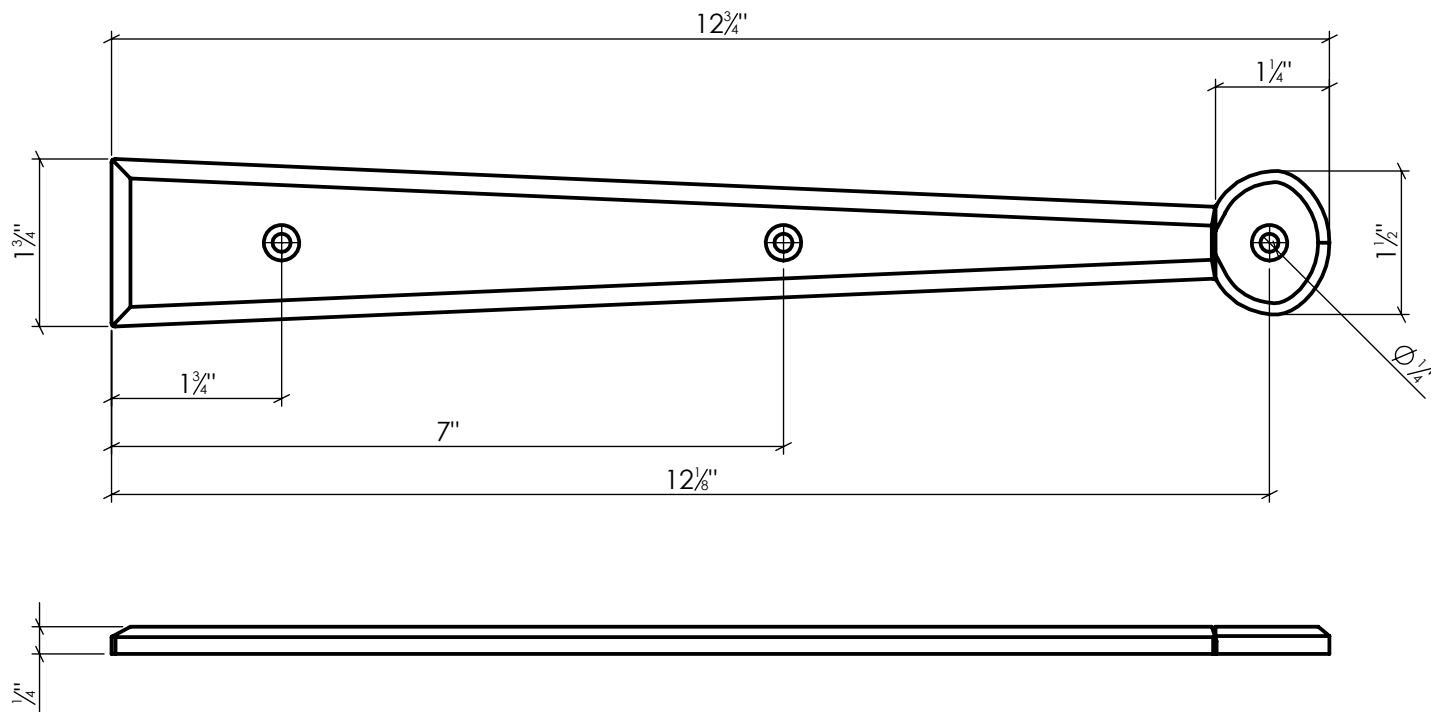

LYNN COVE

AL312F

Suffolk Style Hinge Front 12"
Cast Aluminum, Smooth, Black Powder Coated

Info@LynnCove.com

(800) 975-7089

SCALE: 1:2

Do not scale drawing. All dimensions are nominal (+/- 1/8") and for reference only. Specifications and dimensions are subject to change without notice. 11/29/2016

LYNN COVE

AL418F

Suffolk Style Hinge Front 19"
Cast Aluminum, Smooth, Black Powder Coated

Info@LynnCove.com

(800) 975-7089

SCALE: 1:3

Do not scale drawing. All dimensions are nominal (+/- 1/8") and for reference only. Specifications and dimensions are subject to change without notice. 11/29/2016

SCALE 1 : 5
Sold As Shown