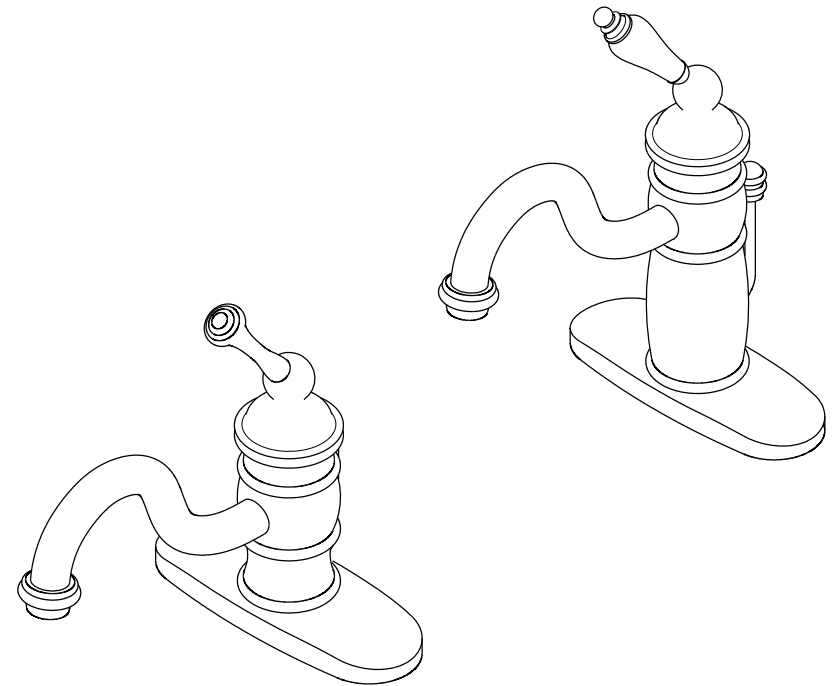

KINGSTON BRASS

THE TRADITION OF FINE BRASS

PROBLEMS SHOOTING

PROBLEM	CAUSE	CORRECTIVE ACTION
Leaks underneath handle	Bonnet nut has come loose	Remove the handle and tighten the bonnet nut
Leaks from the spout	Valve seat and spring are worn	Replace the valve seat and spring
Inconsistent water flow pattern	Aerator is dirty or aged	Release aerator and check on rubber gasket if aged or replace with a new aerator
Faucet is dirty	Caused by stubborn water spot	Clean with mild soap and warm water as often as possible
Handles work backward	Handle installed backward	Rotate the right stem stop assembly 180 degrees