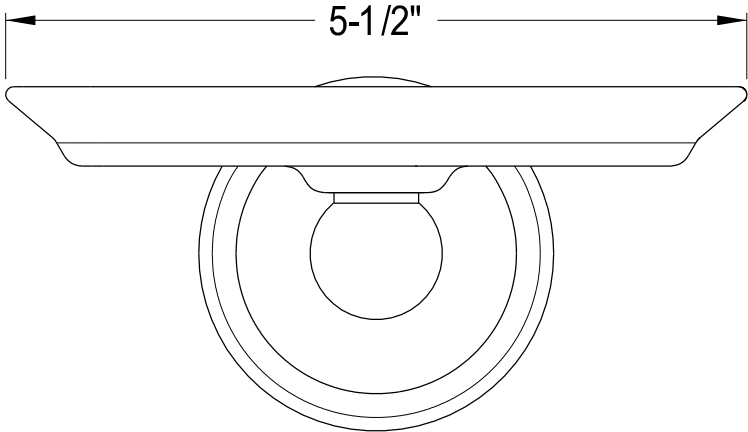

BA2975C, PB, ORB, SN

Soap Dish Holder

5-1/2"