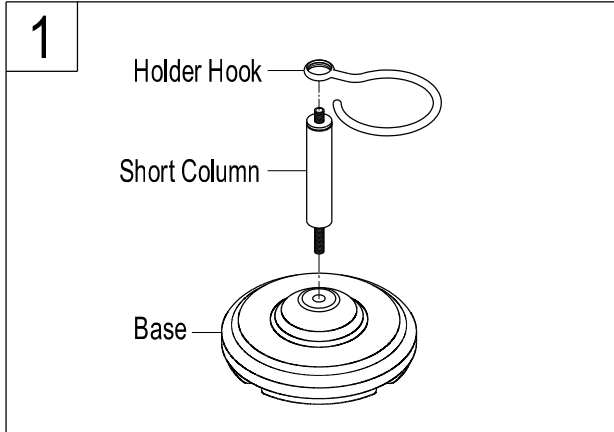

INSTALLATION INSTRUCTIONS

1. Place base on a solid level surface and thread in short column in a clockwise direction. Insert holder hook onto top portion of short column.

2. Thread long column on top of holder hook.

3. Thread paper holder on top of long Column .
4. Insert spring loaded toilet paper holder bar.
5. Insert Brush holder cup and brush.

Cleaning

Clean with a damp cloth only.

Avoid using metal or abrasive polishes.