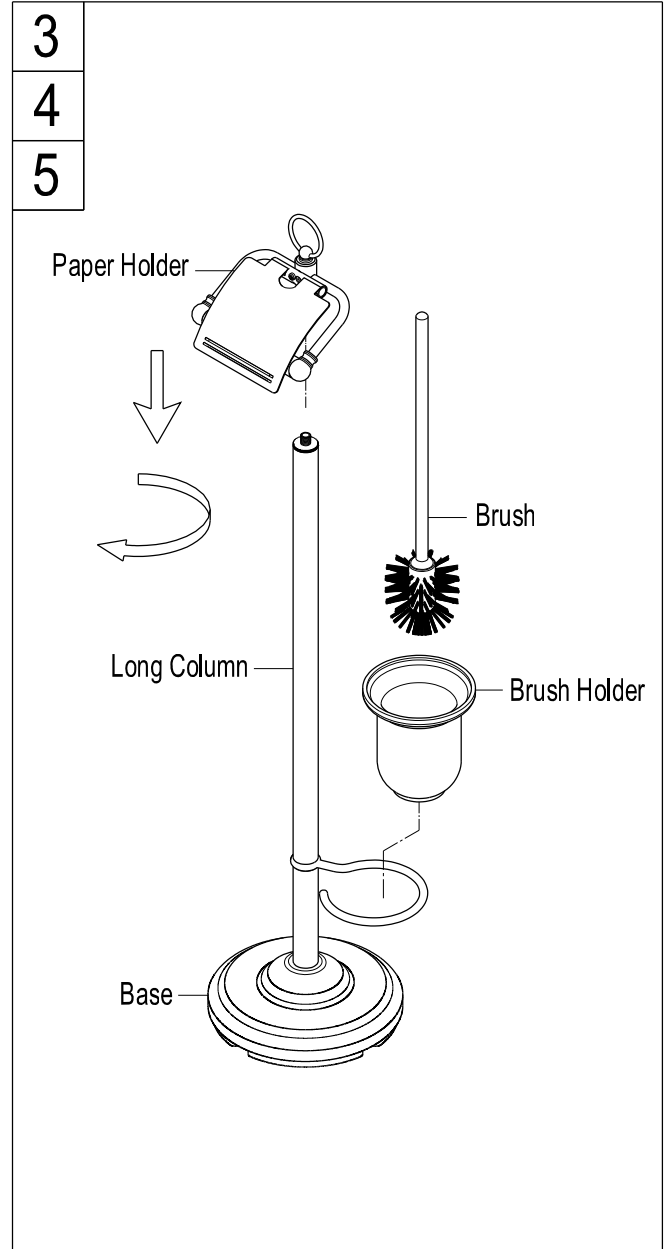

KINGSTON BRASS

THE TRADITION OF FINE BRASS

www.kingstonbrass.com
TOLL-FREE CUSTOMER SERVICE: 1-877-2-KBRASS
TECHNICAL SUPPORT E-mail: service@kingstonbrass.com
12775 Reservoir Street, Chino, CA91710

Installation Instructions For Use With KB's Pedestal Toilet Paper Holder Stool with Brush Holder

INSTALLATION INSTRUCTIONS

1. Place base on a solid level surface and thread in short column in a clockwise direction. Insert holder hook onto top portion of short column.

2. Thread long column on top of holder hook.

3. Thread paper holder on top of long Column .
4. Insert spring loaded toilet paper holder bar.
5. Insert Brush holder cup and brush.

Cleaning

Clean with a damp cloth only.

Avoid using metal or abrasive polishes.