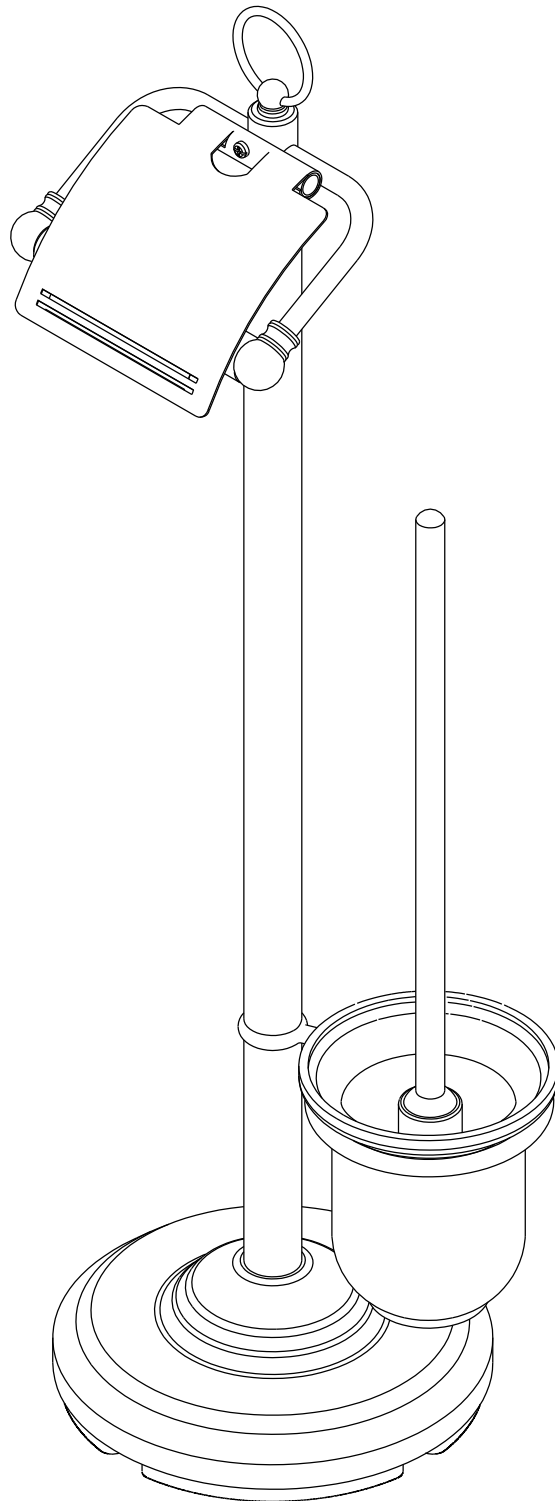

KINGSTON BRASS

THE TRADITION OF FINE BRASS

www.kingstonbrass.com
TOLL-FREE CUSTOMER SERVICE: 1-877-2-KBRASS
TECHNICAL SUPPORT E-mail: service@kingstonbrass.com
12775 Reservoir Street, Chino, CA91710

Installation Instructions For Use With KB's Pedestal Toilet Paper Holder Stool with Brush Holder

INSTALLATION INSTRUCTIONS

1. Place base on a solid level surface and thread in short column in a clockwise direction. Insert holder hook onto top portion of short column.

2. Thread long column on top of holder hook.

3. Thread paper holder on top of long Column .
4. Insert spring loaded toilet paper holder bar.
5. Insert Brush holder cup and brush.

Cleaning

Clean with a damp cloth only.

Avoid using metal or abrasive polishes.