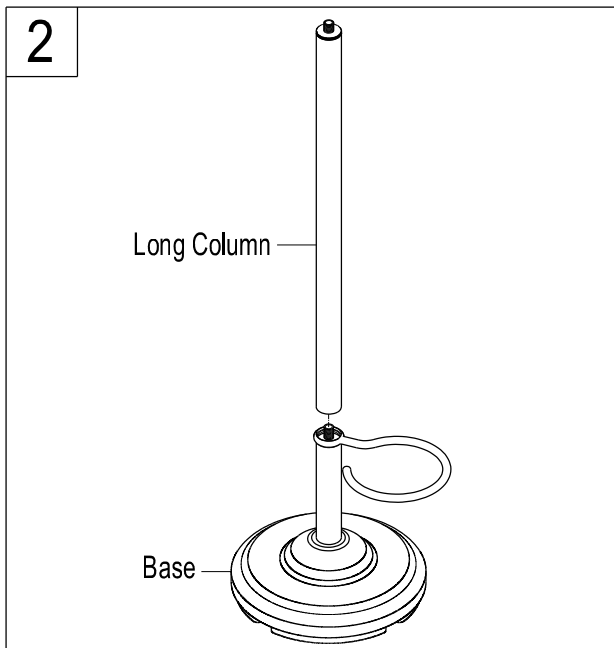

KINGSTON BRASS

THE TRADITION OF FINE BRASS

www.kingstonbrass.com
TOLL-FREE CUSTOMER SERVICE: 1-877-2-KBRASS
TECHNICAL SUPPORT E-mail: service@kingstonbrass.com
12775 Reservoir Street, Chino, CA91710

Installation Instructions For Use With KB's Pedestal Toilet Paper Holder Stool with Brush Holder

INSTALLATION INSTRUCTIONS

1. Place base on a solid level surface and thread in short column in a clockwise direction. Insert holder hook onto top portion of short column.

2. Thread long column on top of holder hook.

3. Thread paper holder on top of long Column .
4. Insert spring loaded toilet paper holder bar.
5. Insert Brush holder cup and brush.

Cleaning

Clean with a damp cloth only.

Avoid using metal or abrasive polishes.