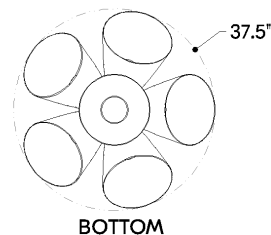

BRONSON

BKO1502-AGB/WP

A refined bell-shaped fixture with a modern edge, Bronson features a sleek, tapered silhouette crafted from clean White Plaster. The opaque materiality and funnel shape creates a powerful downlight to fill a large area. Accented by the inviting warmth and reflective nature of Aged Brass, including a large cap and finial, it evokes an organic feel. Available as a chandelier or pendant in two sizes. Part of our Becki Owens collection.

FINISHES

AGED BRASS w/ WHITE PLASTER

Coastal Suitable Finish (EPM): No

DIMENSIONS

Height: 23.25"

Width/Diameter: 37.5"

Minimum Height: 27"

Maximum Height: 82"

Canopy/Backplate: 6"

Hanging Type: 54" Chain

Product Weight: 20.28lb

Canopy/Backplate Shape: Round

Sloped Ceiling Compatible: Yes

Living Finish: No

Uplight Only: No

Shade

Shade 1: Aluminum

Shade 1 Finish: Gesso White

Shade 1 Bottom L/W: 0" / 13.25"

Shade 1 Height: 13.75"

ELECTRICAL

Bulb 1

Bulb Included: No

Socket: E26 Medium Base

Bulb Type: G40

Max Wattage: 25

Bulb Quantity: 6

Wire Length: 120"

Gem Box Required (2"x3"): No

Dark Sky: No

SHIPPING

Carton 1: 33" x 17" x 17"

Carton 1 Weight: 24lb

Shipping Method: Ground

Country of Origin: VN

HUDSON VALLEY
LIGHTING GROUP

| hvlgroup.com | 1.800.814.3993