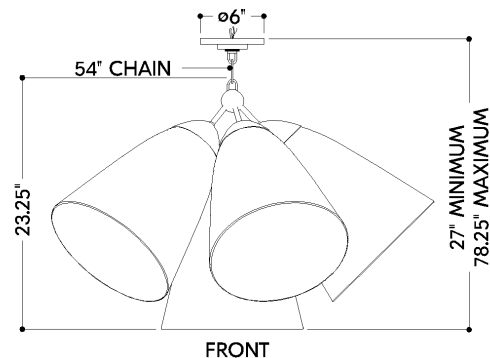

BRONSON

BKO1502-AGB/WP

A refined bell-shaped fixture with a modern edge, Bronson features a sleek, tapered silhouette crafted from clean White Plaster. The opaque materiality and funnel shape creates a powerful downlight to fill a large area. Accented by the inviting warmth and reflective nature of Aged Brass, including a large cap and finial, it evokes an organic feel. Available as a chandelier or pendant in two sizes. Part of our Becki Owens collection.

FINISHES

AGED BRASS w/ WHITE PLASTER

Coastal Suitable Finish (EPM): No

DIMENSIONS

Height: 23.25"

Width/Diameter: 37.5"

Minimum Height: 27"

Maximum Height: 82"

Canopy/Backplate: 6"

Hanging Type: 54" Chain

Product Weight: 20.28lb

Canopy/Backplate Shape: Round

Sloped Ceiling Compatible: Yes

Living Finish: No

Uplight Only: No

Shade

Shade 1: Aluminum

Shade 1 Finish: Gesso White

Shade 1 Bottom L/W: 0" / 13.25"

Shade 1 Height: 13.75"

ELECTRICAL

Bulb 1

Bulb Included: No

Socket: E26 Medium Base

Bulb Type: G40

Max Wattage: 25

Bulb Quantity: 6

Wire Length: 120"

Gem Box Required (2"x3"): No

Dark Sky: No

SHIPPING

Carton 1: 33" x 17" x 17"

Carton 1 Weight: 24lb

Shipping Method: Ground

Country of Origin: VN

HUDSON VALLEY
LIGHTING GROUP

| hvlgroup.com | 1.800.814.3993