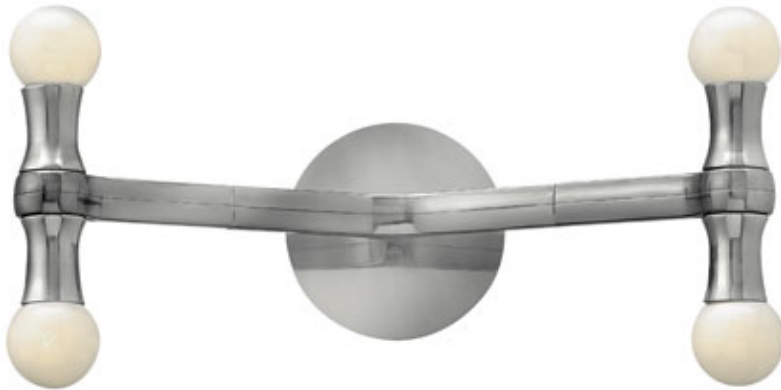

FR41942PAL

Karma

Width: 16"

Height: 5"

Weight: 3 lbs.

Material: Aluminum

Bulb: Four 60w Candelabra

Voltage: 120v

TTO: 2.5"

Extension: 8.25"

Back Plate Width: 4.5"

Certification: C-US Dry Rated

UPC: 640665907681

Notes