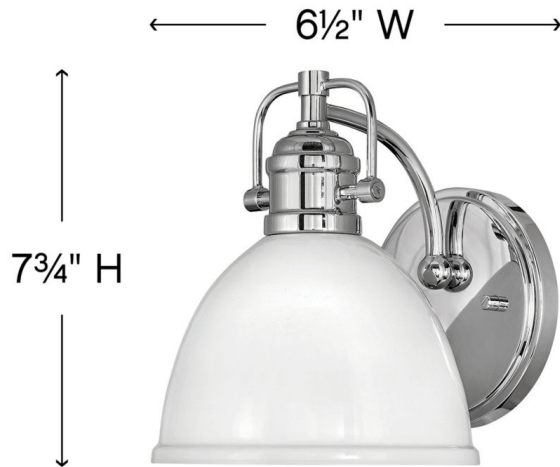

ROWAN

5810CM

SINGLE LIGHT VANITY

Rowan's classic, yet contemporary look never goes out of style. Style details like its stepped Chrome backplate and industrial metal shade in Polished White are suitable for multiple decors. The harped fitter tops each dome with a decorative crowning touch.

DETAILS	
FINISH:	Chrome
MATERIAL:	Steel
SHADE:	Polished White Metal

DIMENSIONS	
WIDTH:	6.5"
HEIGHT:	7.8"
WEIGHT:	1.5 lbs.
BACK PLATE:	5" Dia.
EXTENSION:	8"
TOP TO OUTLET:	4.3"

LIGHT SOURCE	
LIGHT SOURCE:	Socket
WATTAGE:	1-100w Med.
VOLTAGE:	120v

SHIPPING	
CARTON LENGTH:	9"
CARTON WIDTH:	9"
CARTON HEIGHT:	10.5"
CARTON WEIGHT:	1.5 lbs.

PRODUCT DETAILS:

- Fixture can be mounted either up or down
- Suitable for use in damp (interior moist and outdoor no direct rain or sprinkler) locations as defined by NEC and CEC. Meets United States UL Underwriters Laboratories & CSA Canadian Standards Association Product Safety Standards
- Crisp, minimal design with elegant details make a fresh, modern impact
- Sparkling chrome with reflective finish