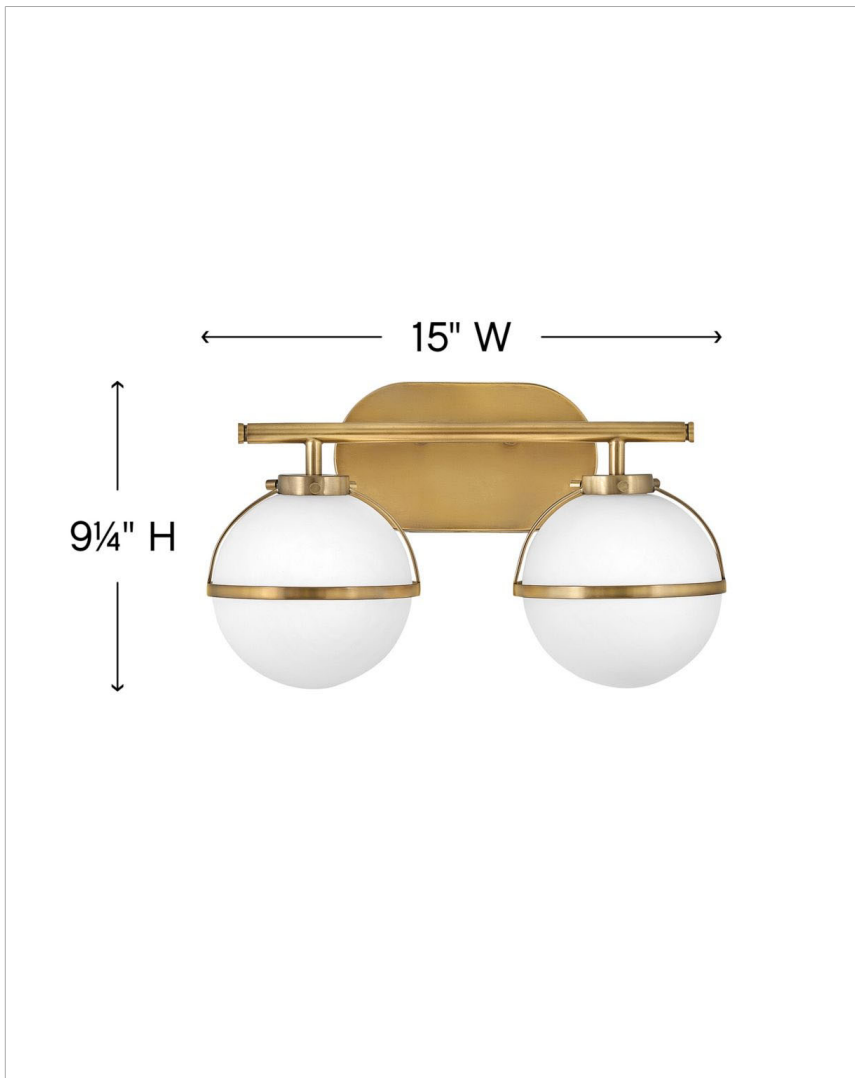

HOLLIS

5662HB-LL
TWO LIGHT VANITY

DETAILS	
FINISH:	Heritage Brass
MATERIAL:	Steel
GLASS:	Etched Opal

DIMENSIONS	
WIDTH:	15"
HEIGHT:	9.3"
WEIGHT:	2.2 lbs.

LIGHT SOURCE	
LIGHT SOURCE:	LED Lamp Included
LED NAME:	G9LED5
WATTAGE:	2-5w G9 LED *Included
VOLTAGE:	120v
COLOR TEMP:	3000.0000k
LUMENS:	1050
CRI:	90
INCANDESCENT EQUIVALENCY:	2-60w
DIMMABLE:	Yes, on any Incandescent, MLV, ELV, or C-L dimmer.

SHIPPING	
CARTON LENGTH:	23.5"
CARTON WIDTH:	9"
CARTON HEIGHT:	8.8"
CARTON WEIGHT:	4.1 lbs.

PRODUCT DETAILS:

- Mounting hardware is hidden on the backplate to ensure a clean silhouette.
- Fixture can be mounted either up or down
- Suitable for use in damp (interior moist and outdoor no direct rain or sprinkler) locations as defined by NEC and CEC. Meets United States UL Underwriters Laboratories & CSA Canadian Standards Association Product Safety Standards
- Meets California Energy Commission 2016 Title regulations
- LED lamp included is JA8 2016 certified.
- Distinctive mid-century modern elements merge with sleek and timeless forms for a vintage vibe with modern flair
- Classic gleaming light brass finish