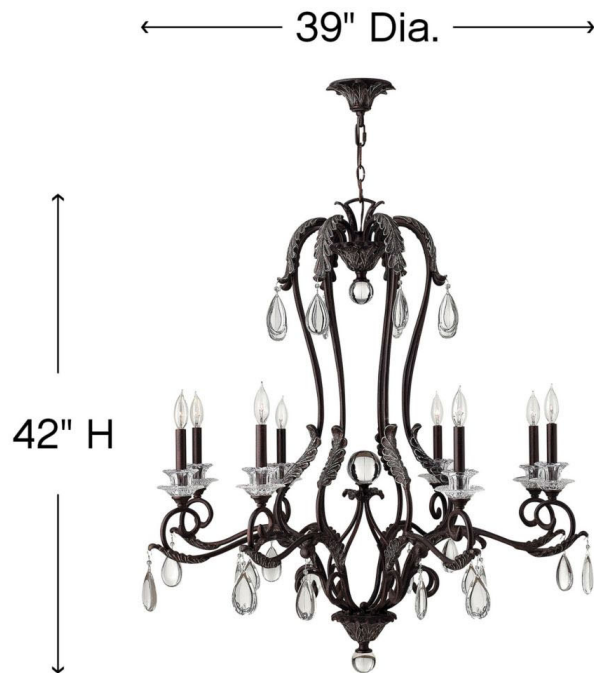

MARCELLINA

4404GR

MEDIUM SINGLE TIER

Marcellina's grand style features beautiful, silver-highlighted cast leaf detailing, crystal bobeches, crystal ball finials and a large solid crystal center gazing ball. The Golden Bronze finish and optional damask silk shades add to the collection's luxurious sophistication.

DETAILS

FINISH:	Golden Bronze
MATERIAL:	Metal
SHADE:	Optional Shade 4401OW

DIMENSIONS

WIDTH:	39"
HEIGHT:	42"
WEIGHT:	50 lbs.

LIGHT SOURCE

LIGHT SOURCE:	Socket
WATTAGE:	8-60w Cand.
VOLTAGE:	120v

MOUNTING

CANOPY:	6.25" Dia.
LEAD WIRE:	144"

SHIPPING

CARTON LENGTH:	42"
CARTON WIDTH:	21"
CARTON HEIGHT:	41"
CARTON WEIGHT:	63 lbs.

PRODUCT DETAILS:

- Suitable for use in dry (indoor) locations as defined by NEC and CEC. Meets United States UL Underwriters Laboratories & CSA Canadian Standards Association Product Safety Standards
- Striking and glamorous silhouette with luxe details and a rich finish makes a dramatic statement
- Bold and robust dark bronze finish