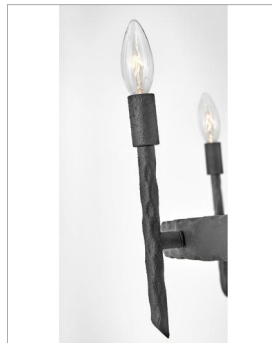

TRESS

3678FE

LARGE SINGLE TIER CHANDELIER

Tress approaches style from different angles. Using a natural look to add an organic feel to any décor, these fixtures incorporate hammered metal rods with a unique, eye-catching texture. The simplicity in design paired with clean lines bring refined sense of contentment to any space.

DETAILS	
FINISH:	Forged Iron
MATERIAL:	Steel
SLOPE DEGREE:	90
DIMMABLE:	No

DIMENSIONS	
WIDTH:	36.3"
HEIGHT:	26"
WEIGHT:	9.7lb

LIGHT SOURCE	
LIGHT SOURCE:	Socketed
WATTAGE:	6-5w Cand. LED, 60w Equiv.
VOLTAGE:	120v

MOUNTING	
CANOPY:	6.5" Dia.
LEAD WIRE:	1 X 120"
MAX HEIGHT:	58.8

SHIPPING	
CARTON LENGTH:	40.5
CARTON WIDTH:	40.5
CARTON HEIGHT:	6
CARTON WEIGHT:	23.1

PRODUCT DETAILS:

- This item may be hung on a sloped ceiling
- This fixture includes multiple down stems in various lengths to customize the installation height of the fixture, including one 6" stem and two 12" stems
- Suitable for use in dry (indoor) locations as defined by NEC and CEC. Meets United States UL Underwriters Laboratories & CSA Canadian Standards Association Product Safety Standards.
- Merging the best of traditional and modern elements with a sophisticated and streamlined look