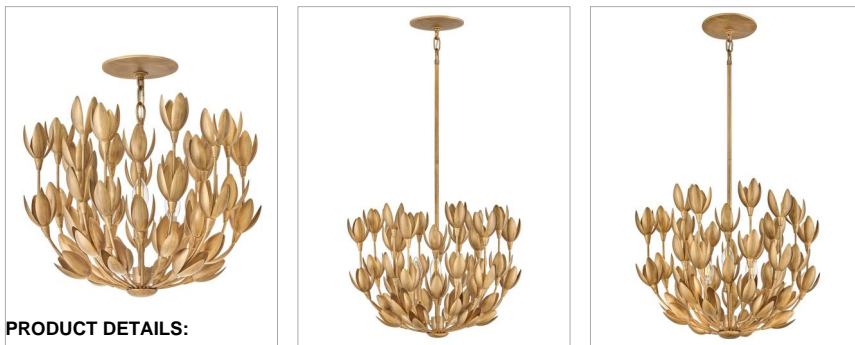

### 30011BNG

#### MEDIUM CONVERTIBLE SEMI-FLUSH MOUNT

Flora is a work of art inspired by the delicate nature and beauty of florals. Blurring the line between lighting and sculpture, Flora's handmade, hand-painted blooms mesmerizingly unfold while the bulbs beautifully nestle inside.

DETAILS	
FINISH:	Burnished Gold
MATERIAL:	Steel
SLOPE DEGREE:	90
DIMMABLE:	YES - WITH DIMMABLE LAMP (NOT INCLUDED)

DIMENSIONS	
WIDTH:	20"
HEIGHT:	16"
WEIGHT:	14lb

LIGHT SOURCE	
LIGHT SOURCE:	Socketed
WATTAGE:	3-5w Cand. LED, 60w Equiv.
VOLTAGE:	120v

#### PRODUCT DETAILS:

- Suitable for use in dry (indoor) locations as defined by NEC and CEC. Meets United States UL Underwriters Laboratories & CSA Canadian Standards Association Product Safety Standards.
- This item may be hung on a sloped ceiling
- Luxurious gold finish with opulent sheen
- Merging the best of traditional and modern elements with a sophisticated and streamlined look
- Convertible fixture can be hung as a pendant or semi-flush mount
- The Lisa McDennon Collection offers a striking mix of edgy, sculptural silhouettes that incorporate modern, organic elements and luxe materials, brought to life by her innovative and original point of view.