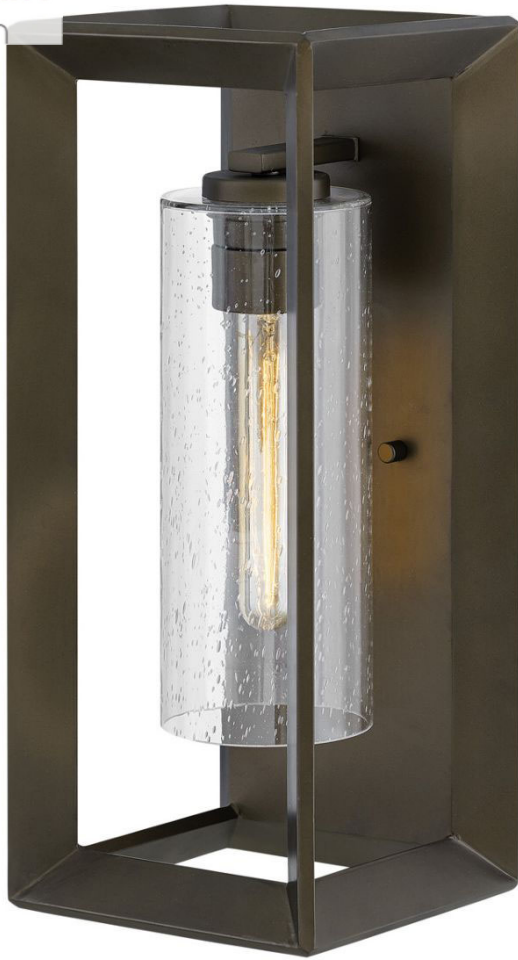

OPEN AIR™
collection

RHODES

29302WB

MEDIUM WALL MOUNT SCONCE

Rhodes exudes warmth and a handsome appeal with a clean transitional design and generous proportions. Perfectly suited for either exterior or interior spaces, the Warm Bronze finish and clear seeded glass perfectly complement the robust framework. Vintage-inspired filament bulbs are recommended to complement these designs.

DETAILS	
FINISH:	Warm Bronze
MATERIAL:	Steel
GLASS:	Clear Seedy

DIMENSIONS	
WIDTH:	7.3"
HEIGHT:	16.8"
WEIGHT:	7 lbs.
BACK PLATE:	6.75"W X 16.25"H
EXTENSION:	7"
TOP TO OUTLET:	8.5"

LIGHT SOURCE	
LIGHT SOURCE:	Socket
WATTAGE:	1-100w Med.
VOLTAGE:	120v