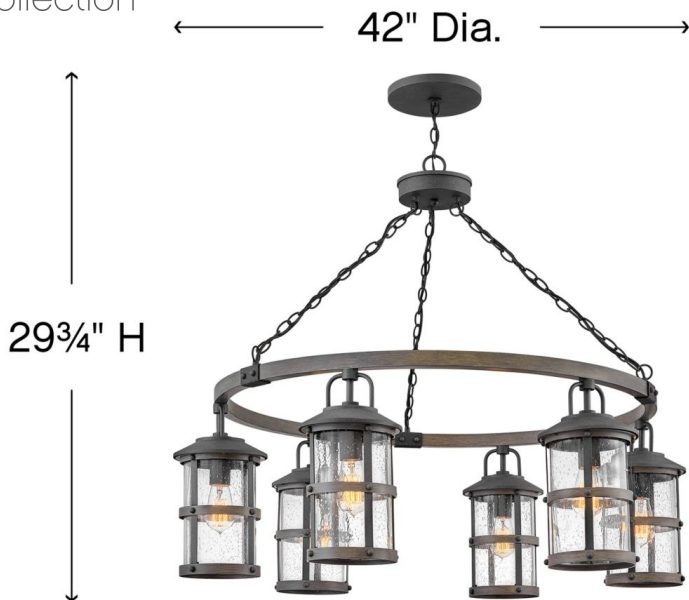

OPEN AIR™

collection

LAKEHOUSE

2689DZ

MEDIUM SINGLE TIER

The look is relaxed, but the components of Lakehouse are quietly satisfying. Lakehouse features a distressed, Aged Zinc finish with clear seeded glass. Driftwood Grey finish rings add a wooden look to round out the coastal casual style. Cast aluminum construction ensures Lakehouse will withstand for years. Blissfully simple, yet all the details are memorable.

DETAILS	
FINISH:	Aged Zinc
MATERIAL:	Aluminum
GLASS:	Clear Seedy

DIMENSIONS	
WIDTH:	42"
HEIGHT:	29.8"
WEIGHT:	26.5 lbs.

LIGHT SOURCE	
LIGHT SOURCE:	Socket
WATTAGE:	6-100w Med.
VOLTAGE:	120v

MOUNTING	
CANOPY:	8" Dia.
LEAD WIRE:	120"

SHIPPING	
CARTON LENGTH:	45.5"
CARTON WIDTH:	41.5"
CARTON HEIGHT:	19"
CARTON WEIGHT:	26.5 lbs.

PRODUCT DETAILS:

- This chain or cable hung fixture may be installed on any sloped ceiling.
- Suitable for use in wet (interior direct splash and outdoor direct rain or sprinkler) locations as defined by NEC and CEC. Meets United States UL Underwriters Laboratories & CSA Canadian Standards Association Product Safety Standards
- Ideal for vintage filament bulbs (not included)
- 2 year finish warranty
- The stylish Open Air collection includes outdoor-rated chandeliers, pendants and sconces that provide design-conscious solutions to a variety of exterior environments.
- Rustic elements with bold, refined details complement a variety of facades from farmhouse to contemporary architecture
- Rich gray tone