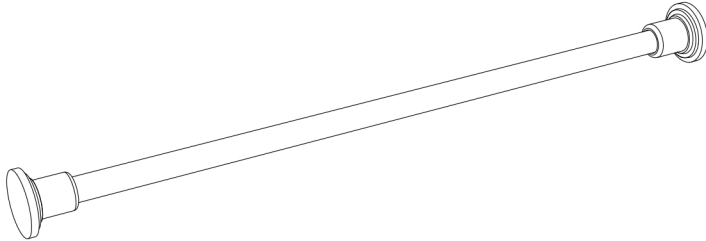

# Marina Shower Accessories

General Specifications

## Shower Rod Set (Rod and Ends)

- #819 (Chrome)
- #821 (Satin Nickel)
- #820 (Bronze)

Solid Brass Construction

**Shower Rod**  
*1" dia., 6ft L.*

- #813 (Chrome)
- #801 (Satin Nickel)
- #810 (Bronze)
- #800 (Polished Brass)

**Shower Rod Ends**  
*(set of 2) Holds 1" dia. rod*

- #829 (Chrome)
- #830 (Satin Nickel)
- #823 (Bronze)
- #828 (Polished Brass)