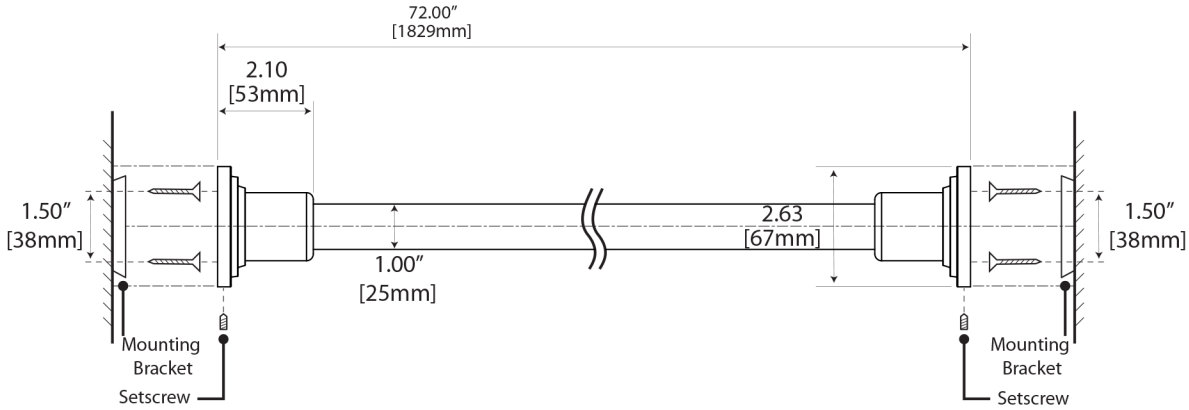

# Marina Shower Accessories

General Specifications

## Shower Rod Set (Rod and Ends)

- #819 (Chrome)
- #821 (Satin Nickel)
- #820 (Bronze)

Solid Brass Construction

**Shower Rod**  
*1" dia., 6ft L.*

- #813 (Chrome)
- #801 (Satin Nickel)
- #810 (Bronze)
- #800 (Polished Brass)

**Shower Rod Ends**  
*(set of 2) Holds 1" dia. rod*

- #829 (Chrome)
- #830 (Satin Nickel)
- #823 (Bronze)
- #828 (Polished Brass)