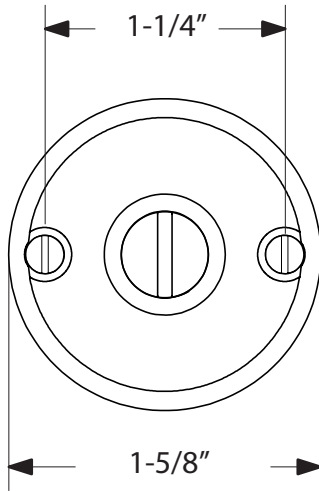

MODERN THUMBTURN PRIVACY LOCKSET	
Use with any Modern Brass passage set	Product Code 818TP

Outside  
Thumbturn

1/8"

Inside  
Thumbturn

CLASSIC THUMBTURN PRIVACY LOCKSET	Product Code
Use with any Classic Brass or Designer Brass passage set	828TP