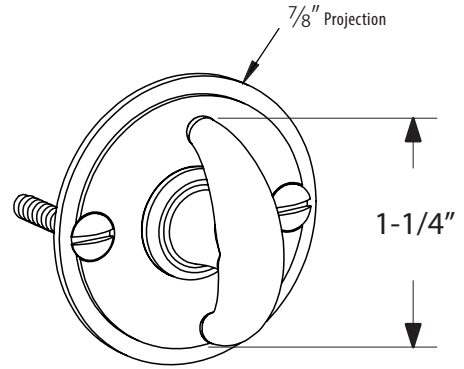

MODERN THUMBTURN PRIVACY LOCKSET	
Use with any Modern Brass passage set	Product Code 818TP

Outside  
Thumbturn

1/8"

Inside  
Thumbturn

CLASSIC THUMBTURN PRIVACY LOCKSET	Product Code
Use with any Classic Brass or Designer Brass passage set	828TP