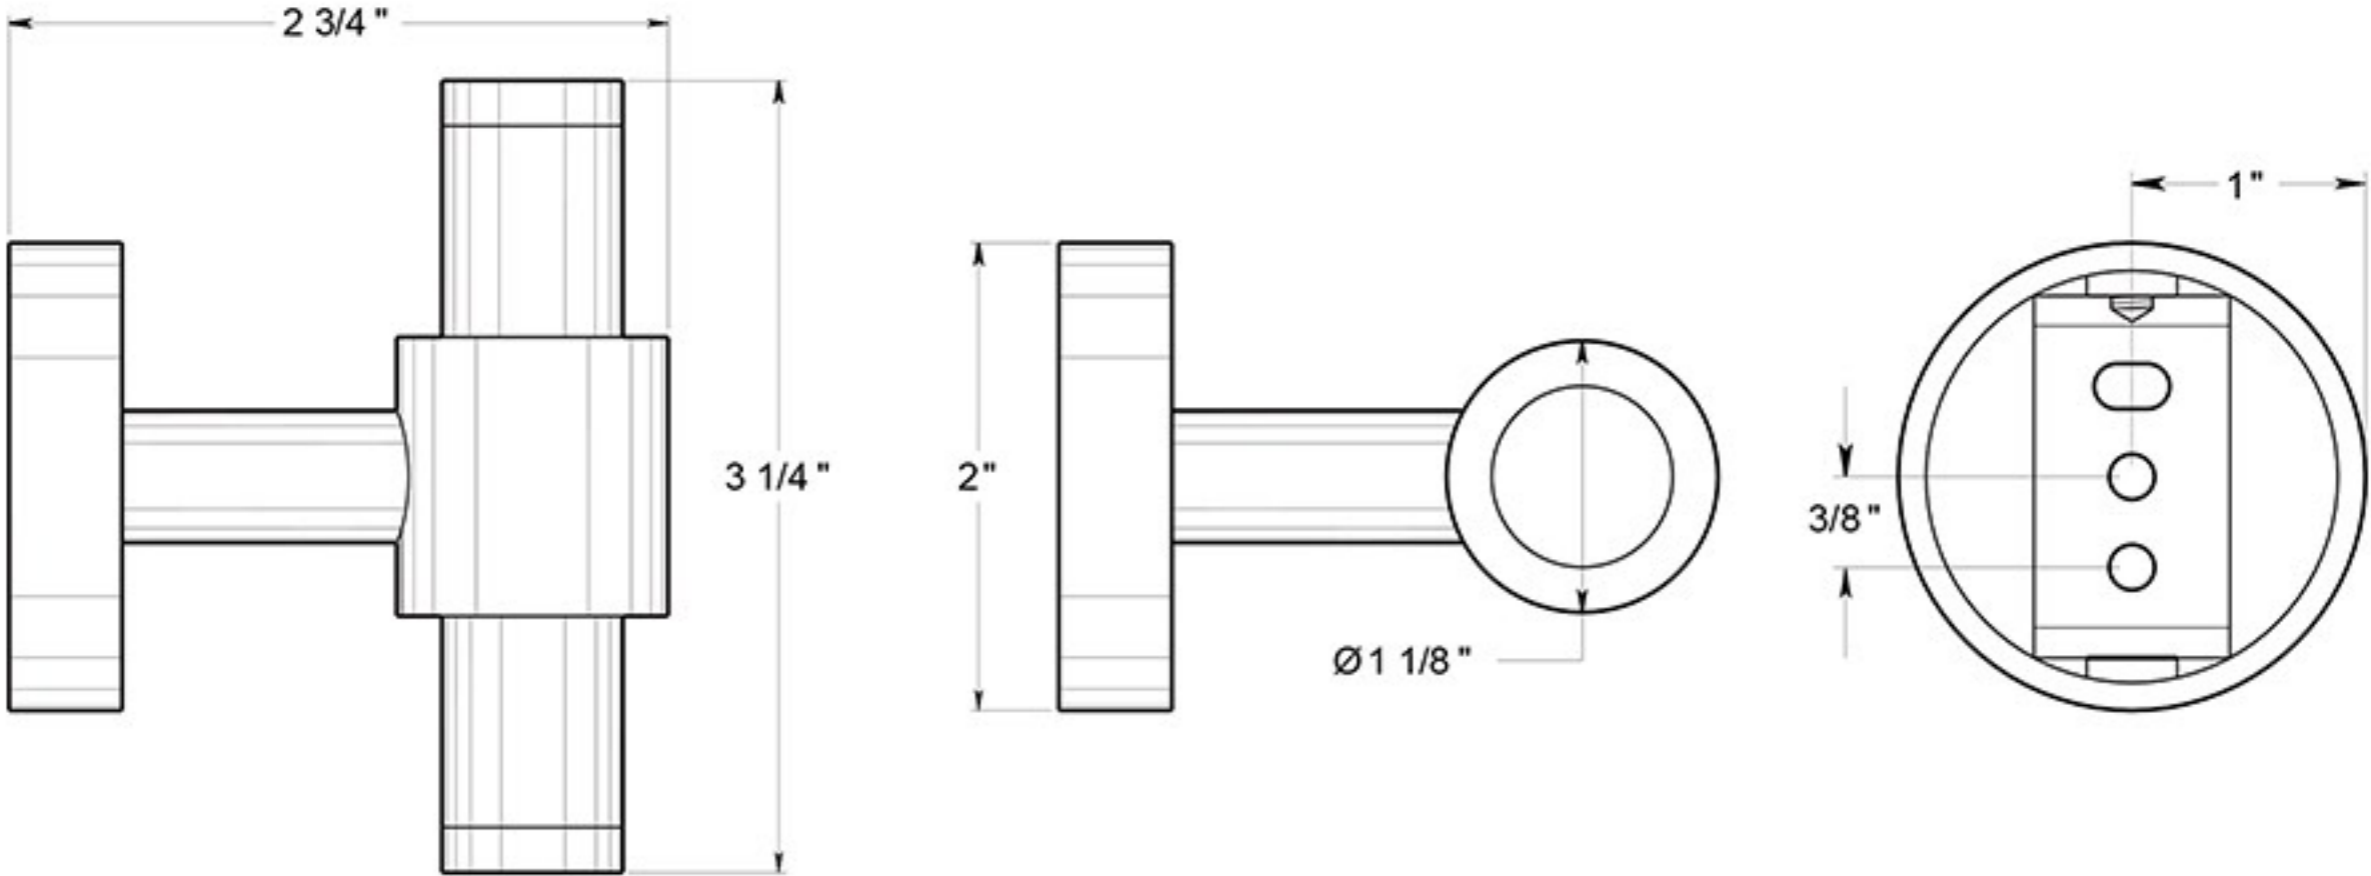

BBS2010

DOUBLE ROBE HOOK / SOLID BRASS

DRAWING NOT TO SCALE

NOTE: Deltana reserves the right to constantly improve its products and is not responsible for differences between the product in-hand and the specifications contained in this drawing. We do not recommend to pre-drill holes or pre-cut woods or metals based on the drawing information if the veracity of the specifications has not been proven by the live product.