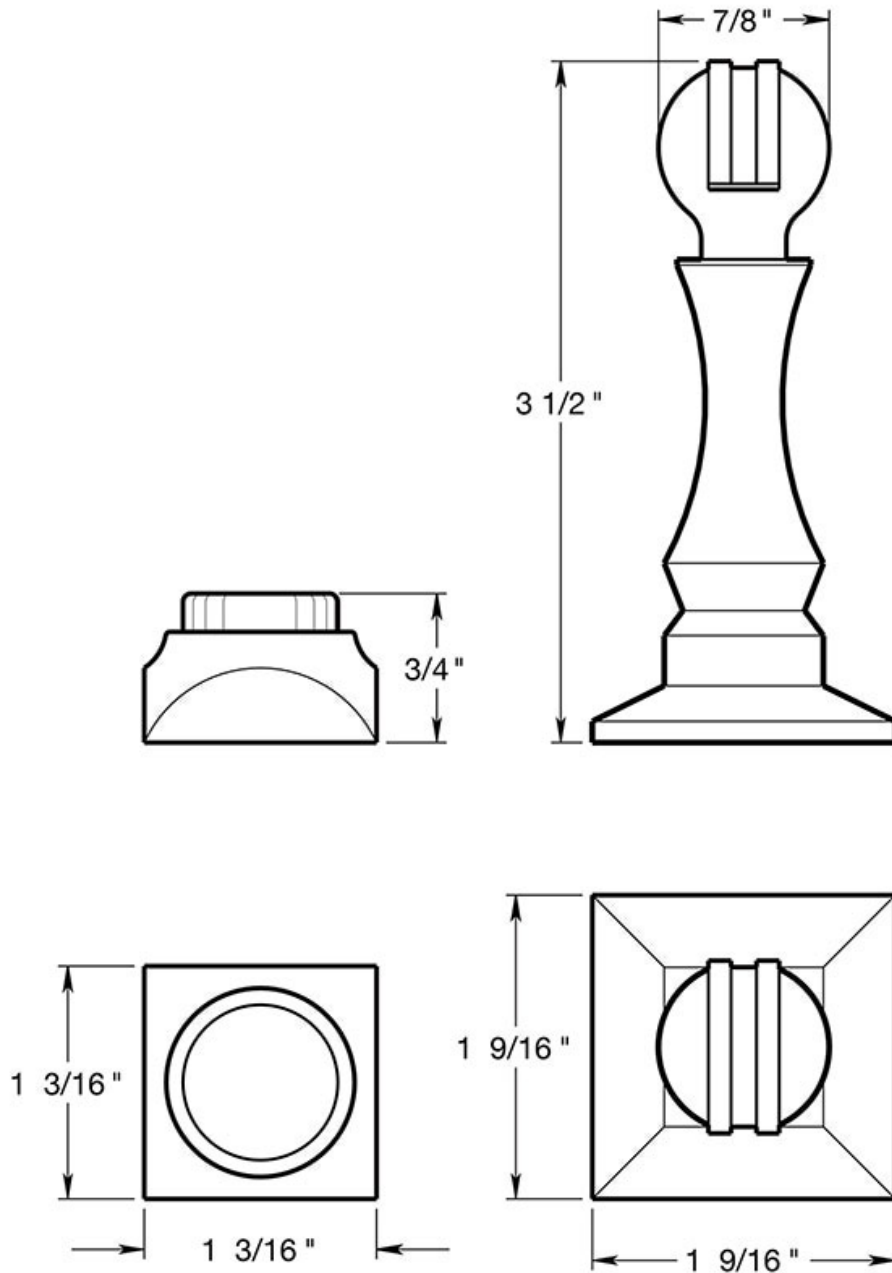

MDH35

3-1/2" MAGNETIC DOOR HOLDER / SOLID BRASS

DRAWING NOT TO SCALE

NOTE: Deltana reserves the right to constantly improve its products and is not responsible for differences between the product in-hand and the specifications contained in this drawing. We do not recommend to pre-drill holes or pre-cut woods or metals based on the drawing information if the veracity of the specifications has not been proven by the live product.