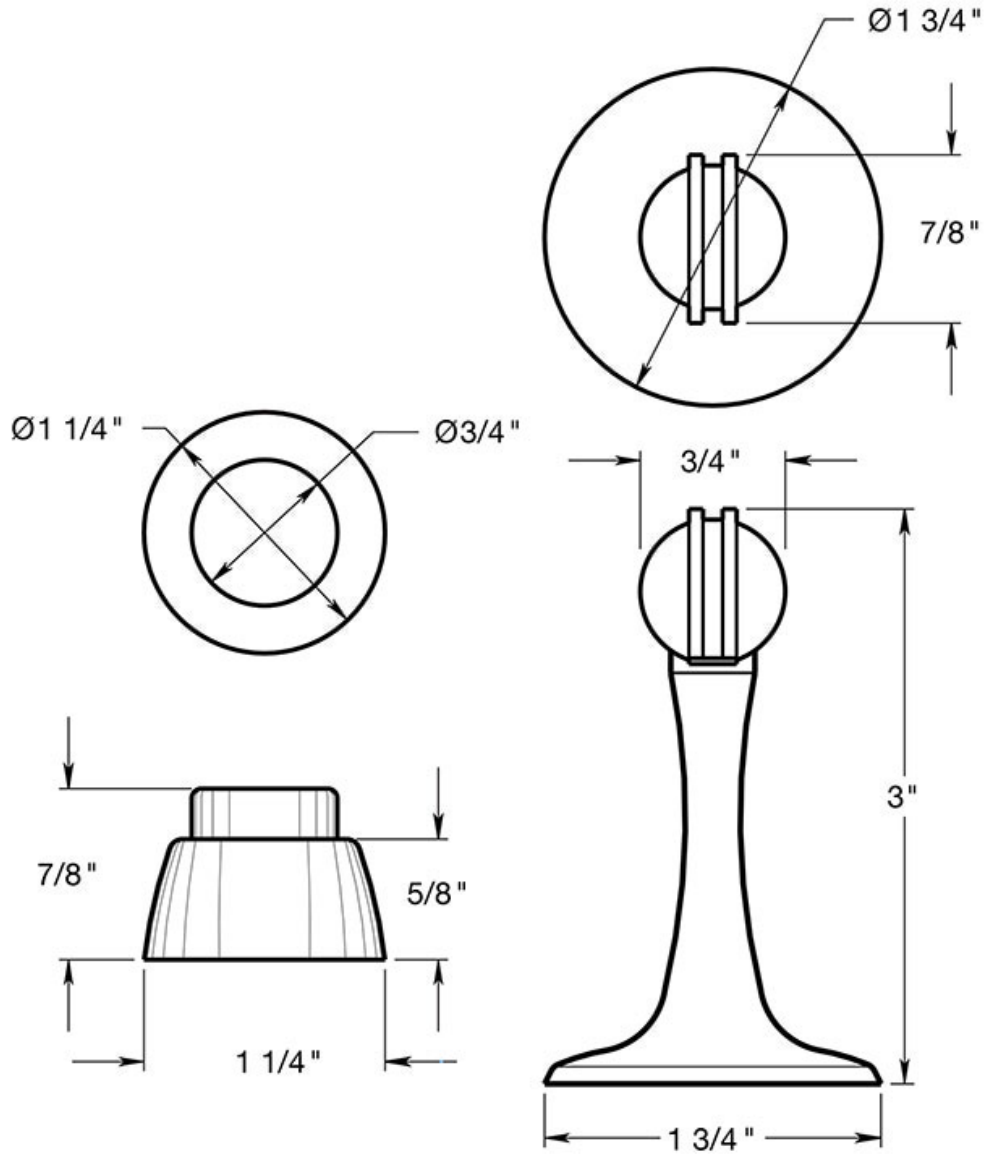

# MDH30

3" MAGNETIC DOOR HOLDER / SOLID BRASS

DRAWING NOT TO SCALE

NOTE: Deltana reserves the right to constantly improve its products and is not responsible for differences between the product in-hand and the specifications contained in this drawing. We do not recommend to pre-drill holes or pre-cut woods or metals based on the drawing information if the veracity of the specifications has not been proven by the live product.