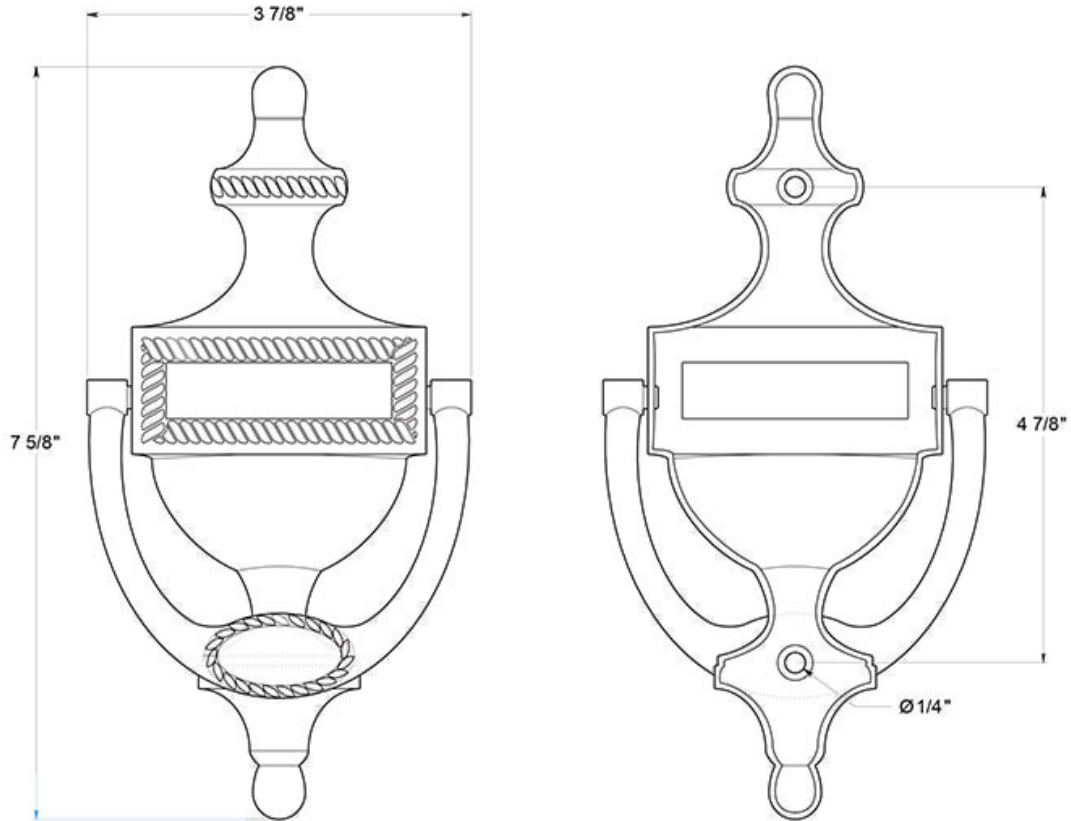

DKR75

DOOR KNOCKER / ROPE PATTERN / SOLID BRASS

DRAWING NOT TO SCALE

NOTE: Deltana reserves the right to constantly improve its products and is not responsible for differences between the product in-hand and the specifications contained in this drawing. We do not recommend to pre-drill holes or pre-cut woods or metals based on the drawing information if the veracity of the specifications has not been proven by the live product.