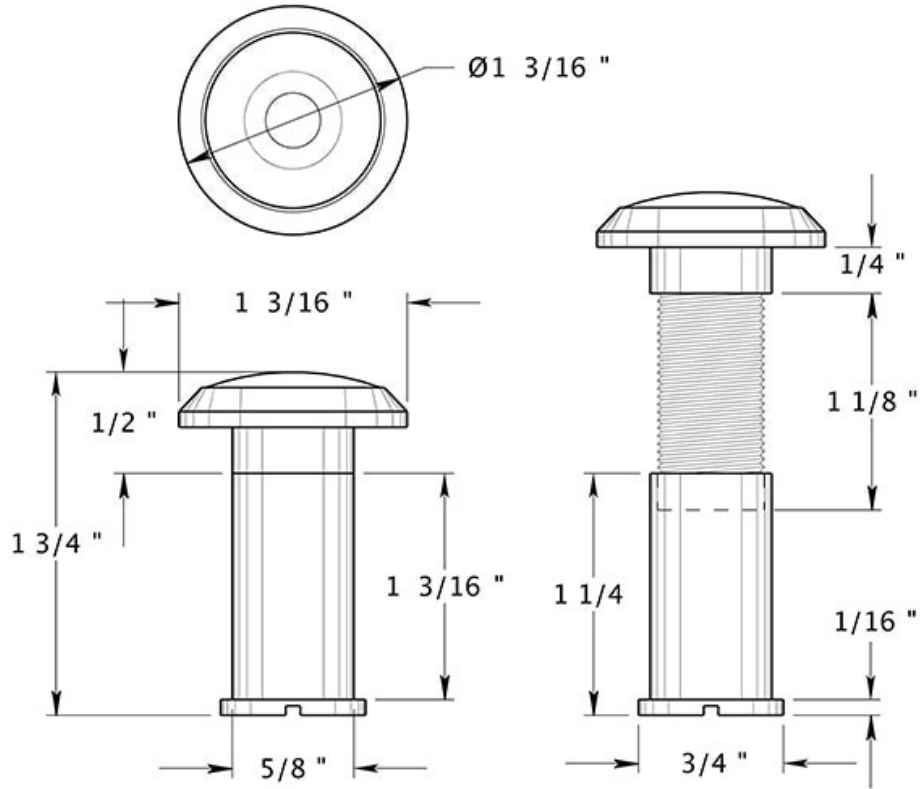

55211

DOOR VIEWER / 200 DEGREES / SOLID BRASS / GLASS LENS
SOLID BRASS

DRAWING NOT TO SCALE

NOTE: Deltana reserves the right to constantly improve its products and is not responsible for differences between the product in-hand and the specifications contained in this drawing. We do not recommend to pre-drill holes or pre-cut woods or metals based on the drawing information if the veracity of the specifications has not been proven by the live product.