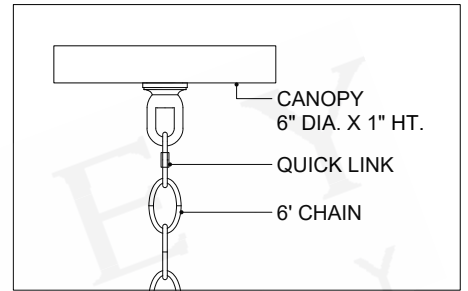

ITEM: 9000-1360

Overall Dimensions

Height: 16.75"

Diameter: 29.5"

TOP VIEW

CANOPY DETAIL

FRONT VIEW