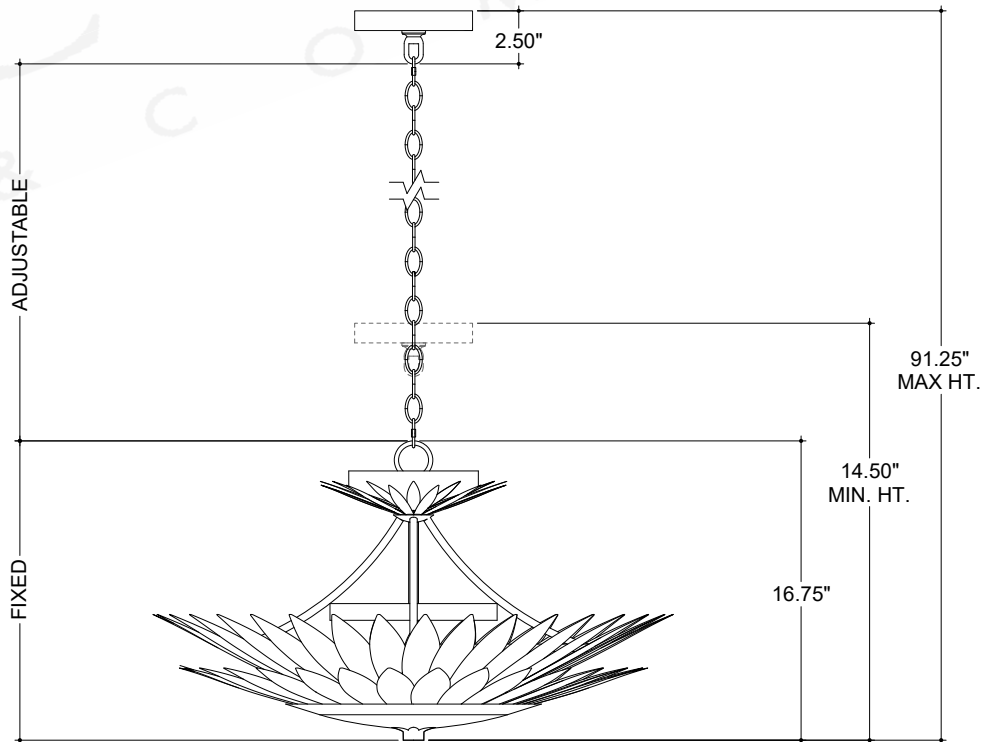

ITEM: 9000-1360

Overall Dimensions

Height: 16.75"

Diameter: 29.5"

TOP VIEW

CANOPY DETAIL

FRONT VIEW