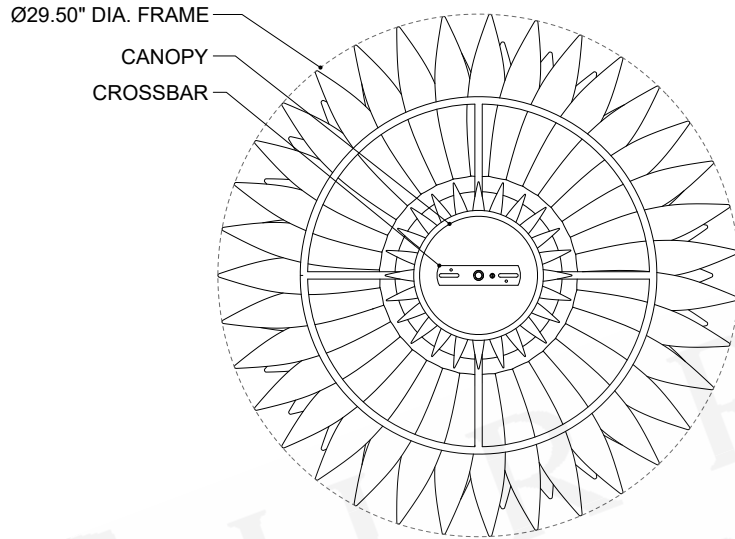

ITEM: 9000-1360

Overall Dimensions

Height: 16.75"

Diameter: 29.5"

TOP VIEW

CANOPY DETAIL

FRONT VIEW