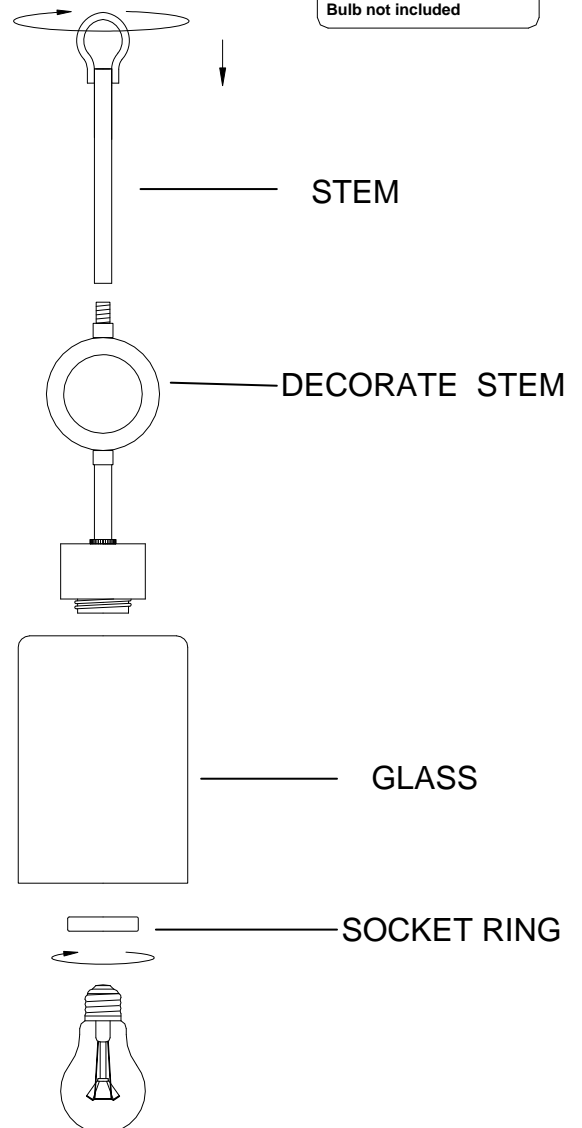

CRYSTORAMA

1958

95 Cantiague Rock Road, Westbury NY 11590

ph:516.931.9090 fax:516.931.1254

info@crystorama.com www.crystorama.com

MODEL#:9240

ASSEMBLY AND DRESSING INSTRUCTIONS

All electrical components must be installed by a licensed electrician in accordance with the National Electric Code and the appropriate local electrical codes.

You will need 1 - Med.Bulb
60 Watts Recommended
100Watts Max
Bulb not included

2011-12-15