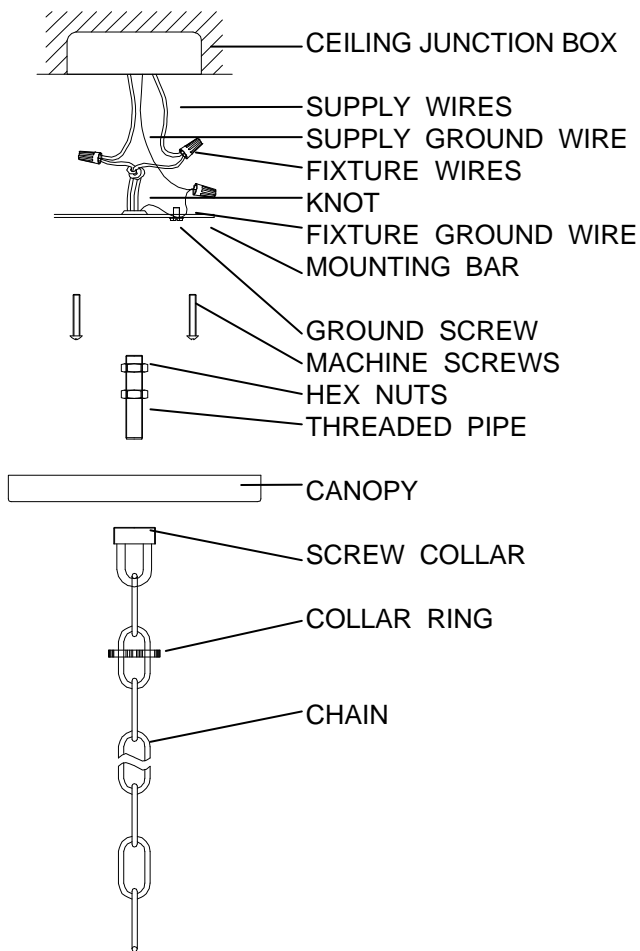

CRYSTORAMA

1958

95 Cantiague Rock Road, Westbury NY 11590

ph:516.931.9090 fax:516.931.1254

info@crystorama.com www.crystorama.com

MODEL#:9240

ASSEMBLY AND DRESSING INSTRUCTIONS

All electrical components must be installed by a licensed electrician in accordance with the National Electric Code and the appropriate local electrical codes.

You will need 1 - Med.Bulb
60 Watts Recommended
100Watts Max
Bulb not included

2011-12-15