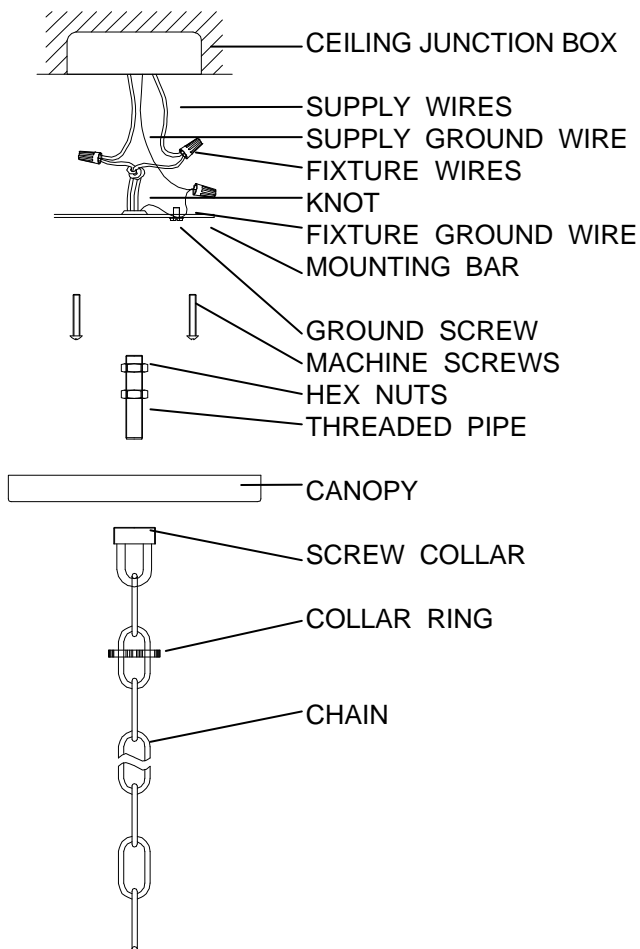

CRYSTORAMA

1958

95 Cantiague Rock Road, Westbury NY 11590

ph:516.931.9090 fax:516.931.1254

info@crystorama.com www.crystorama.com

MODEL#:9240

ASSEMBLY AND DRESSING INSTRUCTIONS

All electrical components must be installed by a licensed electrician in accordance with the National Electric Code and the appropriate local electrical codes.

You will need 1 - Med.Bulb
60 Watts Recommended
100Watts Max
Bulb not included

2011-12-15