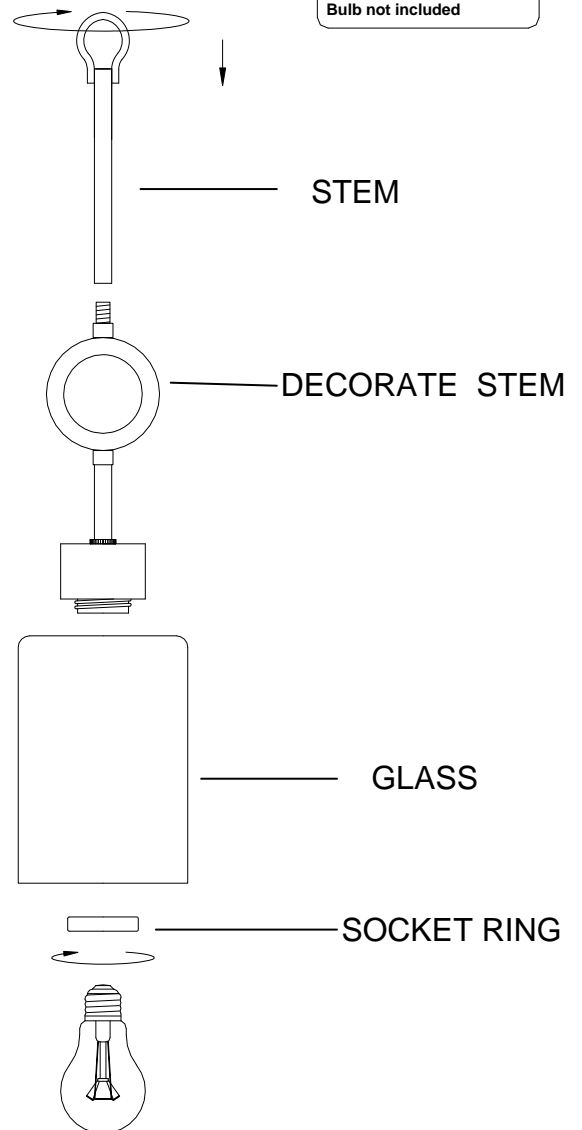

CRYSTORAMA

1958

95 Cantiague Rock Road, Westbury NY 11590

ph:516.931.9090 fax:516.931.1254

info@crystorama.com www.crystorama.com

MODEL#:9240

ASSEMBLY AND DRESSING INSTRUCTIONS

All electrical components must be installed by a licensed electrician in accordance with the National Electric Code and the appropriate local electrical codes.

You will need 1 - Med.Bulb
60 Watts Recommended
100Watts Max
Bulb not included

2011-12-15