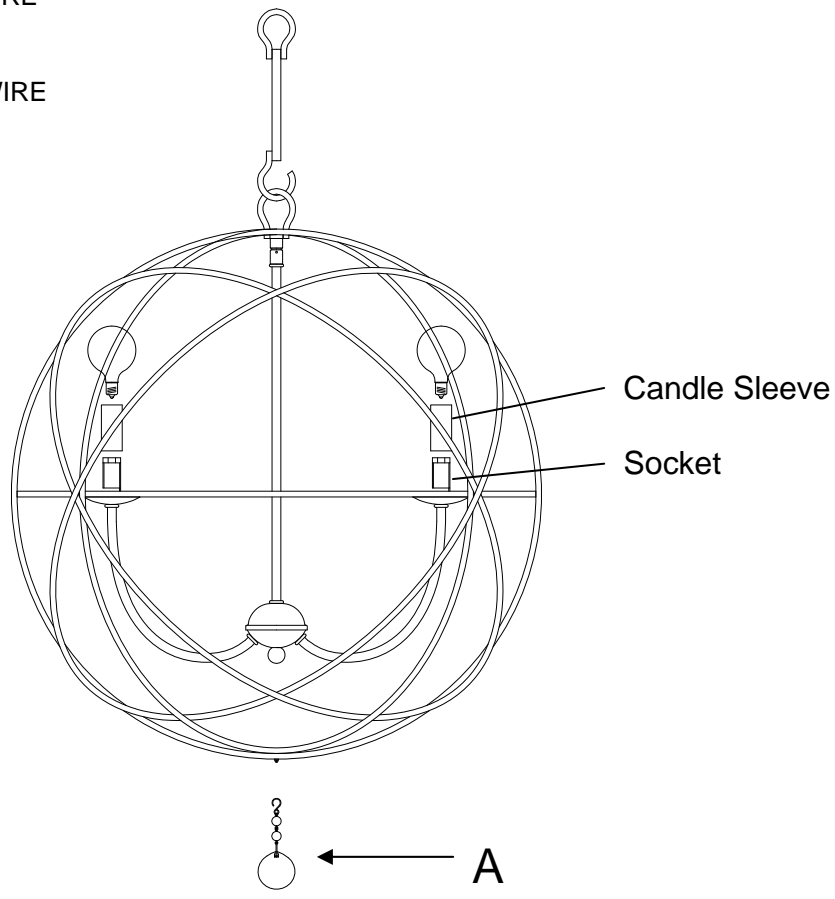

CRYSTORAMA

1958
 95 Cantiague Rock Road, Westbury NY 11590
 ph:516.931.9090 fax:516.931.1254
 info@crystorama.com www.crystorama.com

MODEL#:9226-EB ASSEMBLY AND DRESSING INSTRUCTIONS

All electrical components must be installed by a licensed electrician in accordance with the National Electric Code and the appropriate local electrical codes.

You will need 6 - Cand.Bulb
 40 Watts Recommended
 60Watts Max
 Bulb not included

A= (1X40mm Ball+2X10mm Ball) *1pc