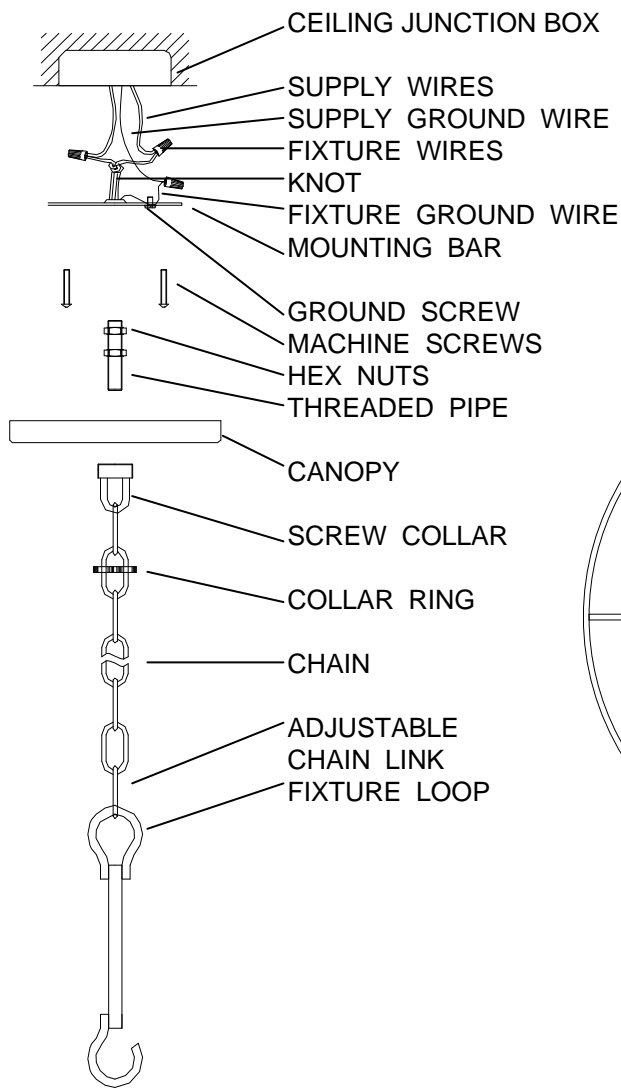

CRYSTORAMA

1958
 95 Cantiague Rock Road, Westbury NY 11590
 ph:516.931.9090 fax:516.931.1254
 info@crystorama.com www.crystorama.com

MODEL#:9226-EB ASSEMBLY AND DRESSING INSTRUCTIONS

All electrical components must be installed by a licensed electrician in accordance with the National Electric Code and the appropriate local electrical codes.

You will need 6 - Cand.Bulb
 40 Watts Recommended
 60Watts Max
 Bulb not included

A= (1X40mm Ball+2X10mm Ball) *1pc